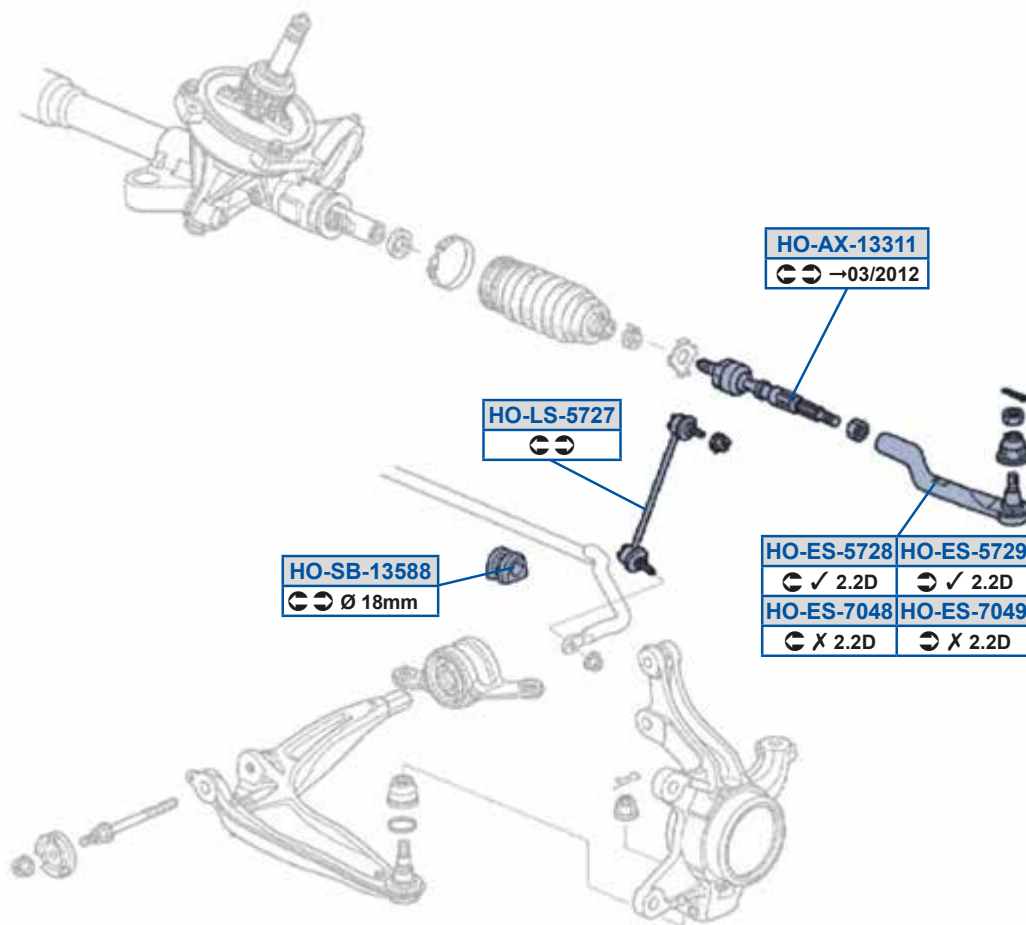

HO-AX-13311
☞☜ →03/2012

HO-LS-5727
☞☜

HO-SB-13588
☞☜ Ø 18mm

HO-ES-5728 ☞ ✓ 2.2D	HO-ES-5729 ☜ ✓ 2.2D
HO-ES-7048 ☞ X 2.2D	HO-ES-7049 ☜ X 2.2D