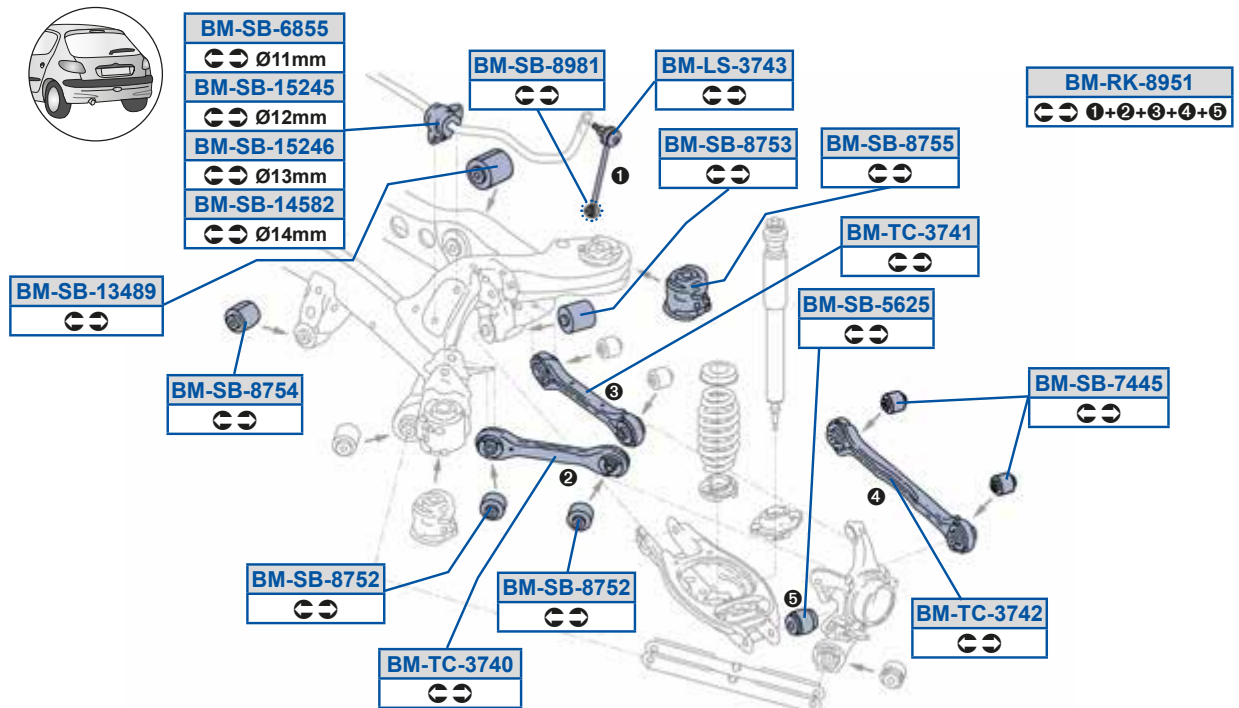

32131096465

K150162

32136752478

K150163

32131096910

3 [E46] - Z4

BMW

3 (E90)	06/04 → 12/11	3 Convertible (E93)	05/06 → 12/13
3 Coupe (E92)	11/05 → 12/13	3 Touring (E91)	12/04 → 06/12