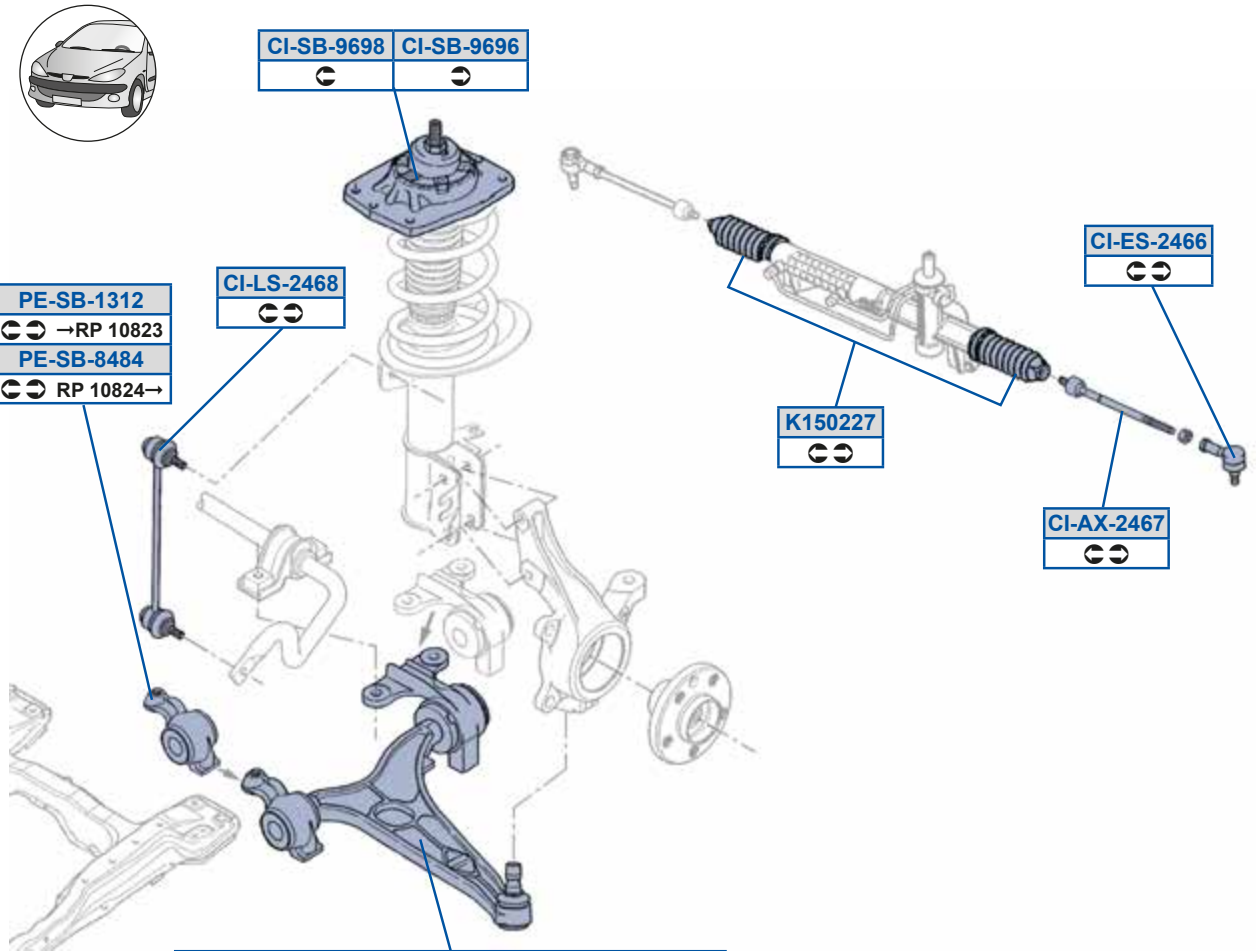

CI-SB-9698	CI-SB-9696
↻	↻

PE-SB-1312
↻↻ →RP 10823
PE-SB-8484
↻↻ RP 10824→

CI-LS-2468
↻↻

K150227
↻↻

CI-ES-2466
↻↻

CI-AX-2467
↻↻

CI-WP-2464	CI-WP-2465
↻ ↻ ∅ 17mm →RP 10823	↻ ↻ ∅ 17mm →RP 10823
PE-TC-8483	PE-TC-8482
↻ ↻ ∅ 17mm RP 10824→	↻ ↻ ∅ 17mm RP 10824→
CI-TC-7298	CI-TC-7299
↻ ↻ ∅ 19mm	↻ ↻ ∅ 19mm
✓ 2.2JTD, 2.2D Multijet	✓ 2.2JTD, 2.2D Multijet