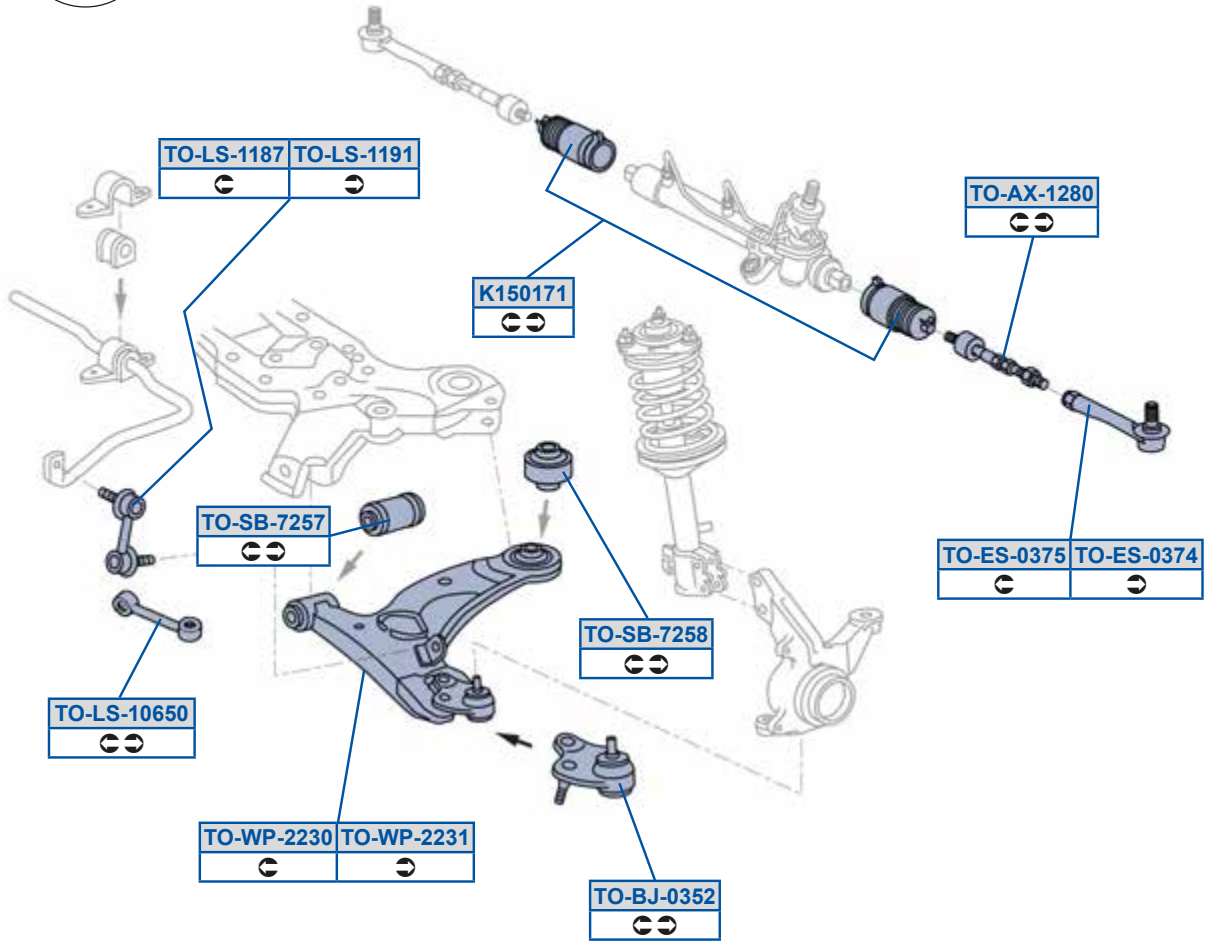

TOYOTA

AVENSIS (_ T22 _)	09/97 → 02/03	AVENSIS Liftback (_ T22 _)	09/97 → 02/03
AVENSIS Station Wagon (_ T22 _)	09/97 → 02/03		

Avensis I (-> 2003) [T22]

TOYOTA