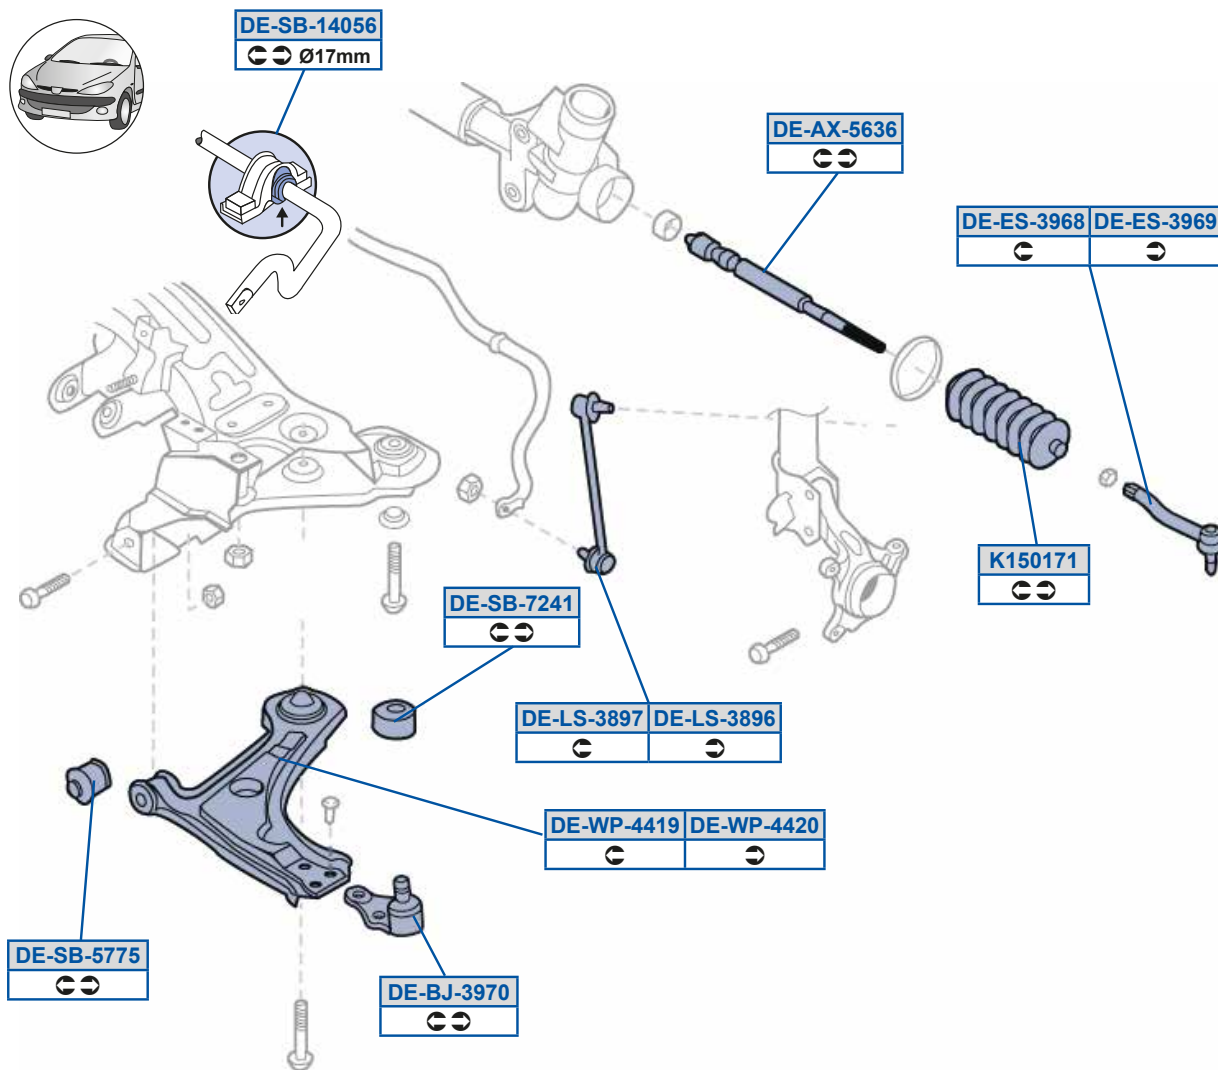

LACETTI Saloon

05/03 → 03/13

Lacetti

CHEVROLET

DE-AX-5636

520672, 520838

**DE-SB-14618**

96407755, 96434543