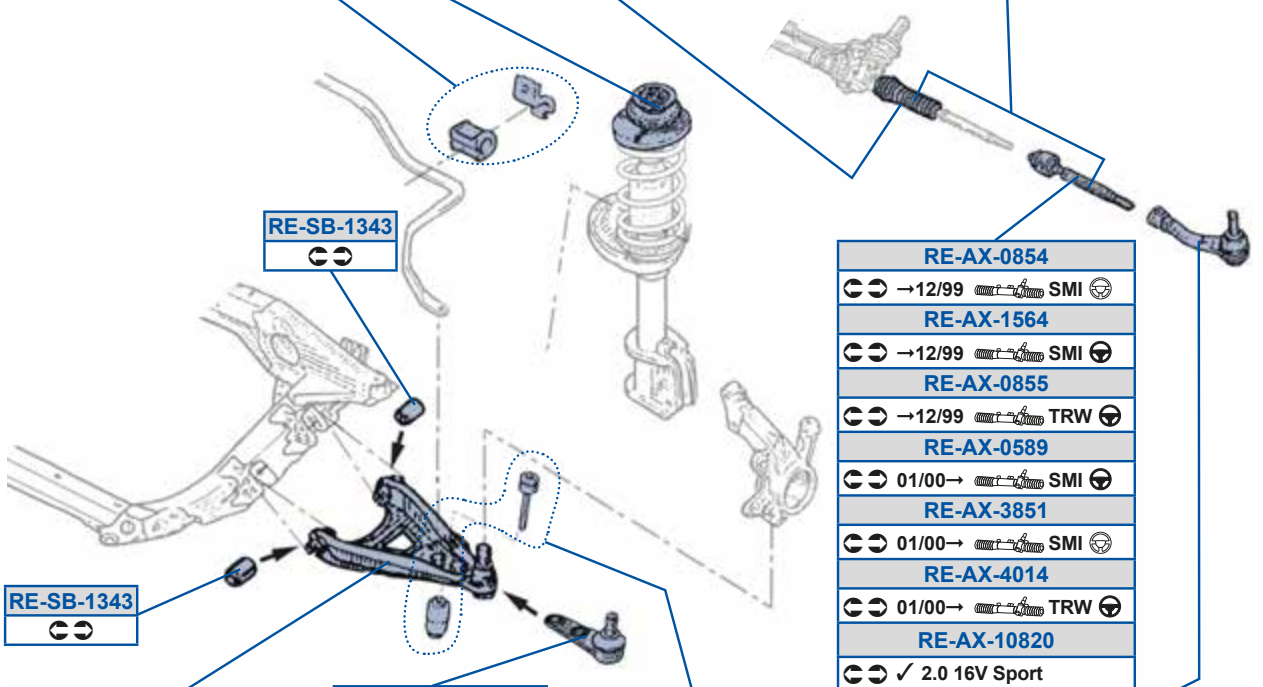

RENAULT

CLIO II (BB_, CB_)	09/98 →	CLIO II Box (SB0/1/2_)	09/98 →
THALIA I (LB_)	02/98 →		

Clio II - Thalia

RE-SB-1166
↔ Ø 21mm
RE-SB-1694
↔ Ø 22mm
RE-SB-2834
↔ Ø 23mm
RE-SB-2835
↔ Ø 24mm

K150008
↔ ↻ X 2.0 16V
K150134
↔ ↻ SMI X 2.0 16V Sport
K150138
↔ ↻ TRW →12/99, X 2.0 16V Sport
K150157
↔ ↻ TRW 01/00→, X 2.0 16V Sport
K150030
↔ ↻ ✓ 2.0 16V Sport

RE-RK-15026	RE-RK-15025
↻ 01/00→ ↻ SMI ↻	↻ 01/00→ ↻ SMI ↻
RE-RK-15033	RE-RK-15048
↻ 01/00→ ↻ TRW ↻	↻ 01/00→ ↻ TRW ↻
RE-RK-15024	
↻ 01/00→ ↻ SMI ↻	

RE-SB-9992
↔

RE-SB-1343
↔

RE-WP-0339	RE-WP-0338
↻ X Sport	↻ X Sport
RE-WP-14757	RE-WP-14758
↻ 09/08→	↻ 09/08→

RE-BJ-4264
↔ ↻ ↻ Ø 10mm
RE-BJ-0811
↔ ↻ ↻ Ø 12mm

RE-SB-1167
↔ ↻ Ø 22mm with mounting bolt

RE-AX-0854
↔ ↻ →12/99 ↻ SMI ↻
RE-AX-1564
↔ ↻ →12/99 ↻ SMI ↻
RE-AX-0855
↔ ↻ →12/99 ↻ TRW ↻
RE-AX-0589
↔ ↻ 01/00→ ↻ SMI ↻
RE-AX-3851
↔ ↻ 01/00→ ↻ SMI ↻
RE-AX-4014
↔ ↻ 01/00→ ↻ TRW ↻
RE-AX-10820
↔ ↻ ✓ 2.0 16V Sport

RE-ES-1563	RE-ES-1562
↻ →12/99	↻ →12/99
RE-ES-0672	RE-ES-0673
↻ 01/00→	↻ 01/00→