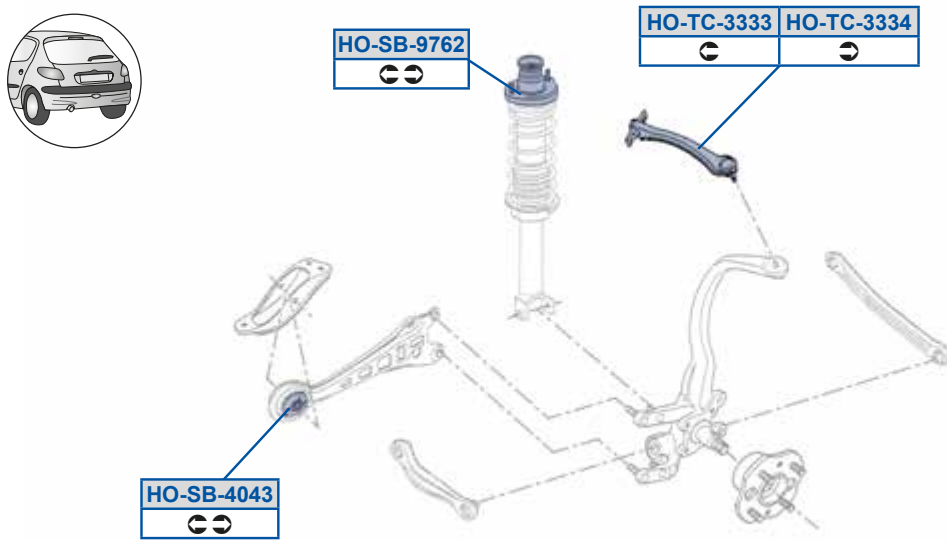

HONDA

ACCORD V (CC, CD)	03/93 → 12/97	ACCORD V (CE, CF_)	09/95 → 10/98
ACCORD V Aerodeck (CE)	09/93 → 02/98	ACCORD V Coupe (CD)	09/93 → 12/98

Accord V (1993 -> 1998)

HONDA