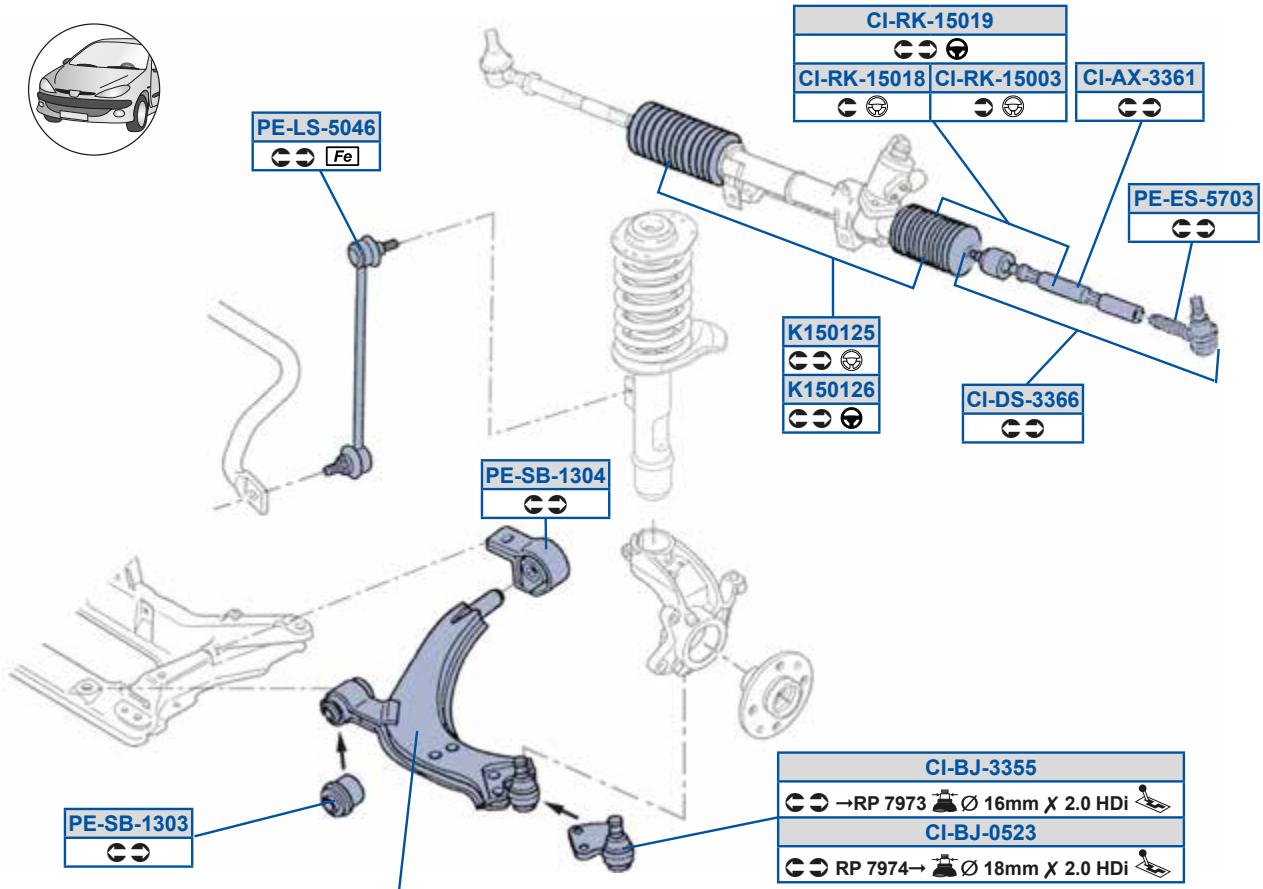

CITROËN

XSARA (N1)	04/97 → 04/05	XSARA Box Body / Estate	05/98 → 08/05
XSARA Break (N2)	10/97 → 03/10	XSARA Coupe (N0)	01/98 → 04/05
XSARA Box Body / Hatchback	05/98 → 03/05		

Xsara