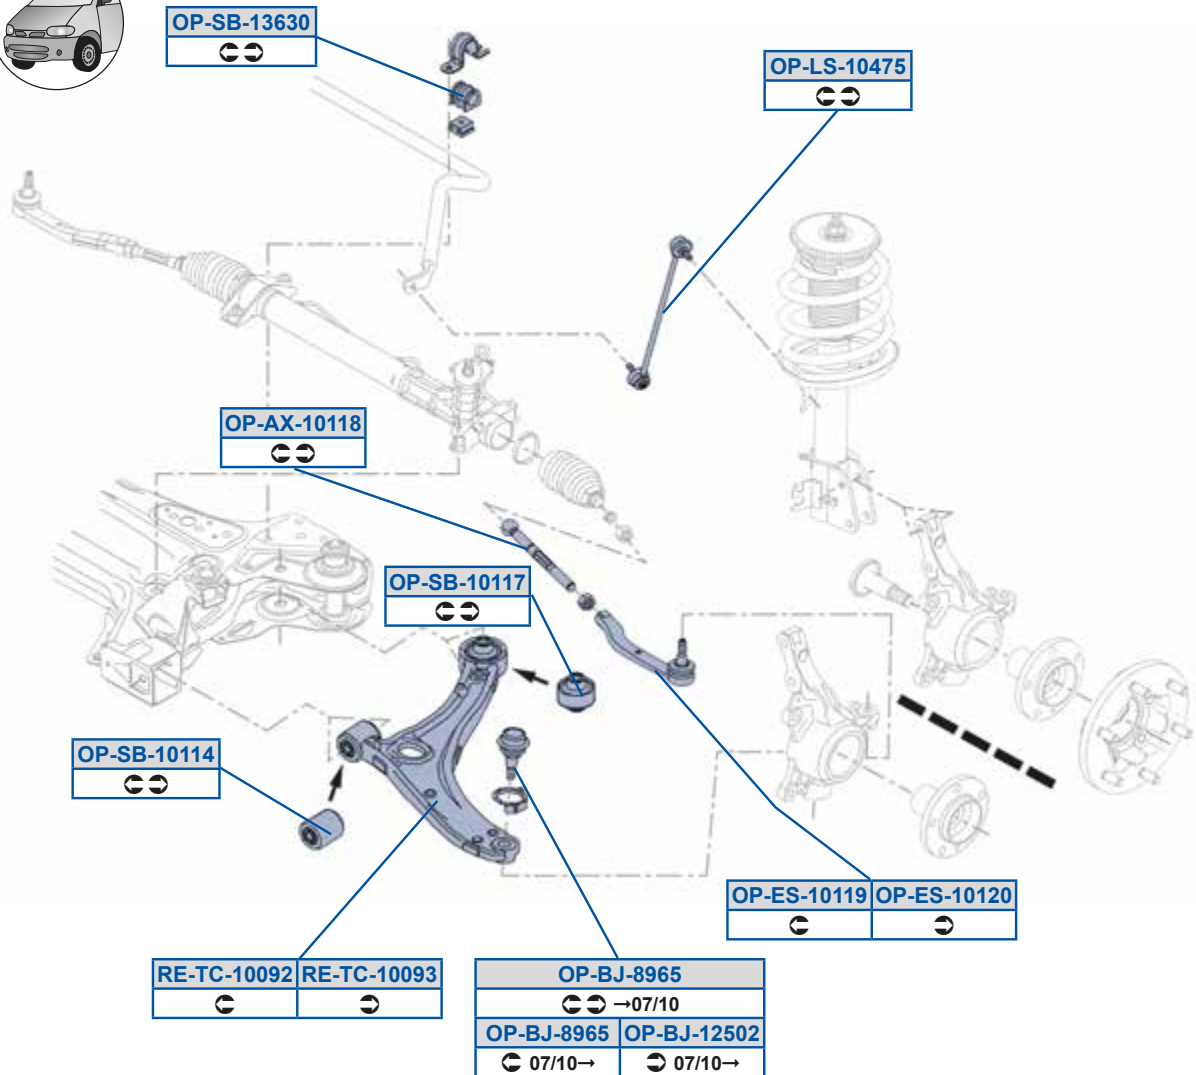

VAUXHALL

MOVANO Mk II (B) Chassis/Cab (X62)

05/10 →

MOVANO Mk II (B) Combi (X62)

05/10 →

MOVANO Mk II (B) VAN (X62)

05/10 →

MOVANO Mk II

VAUXHALL