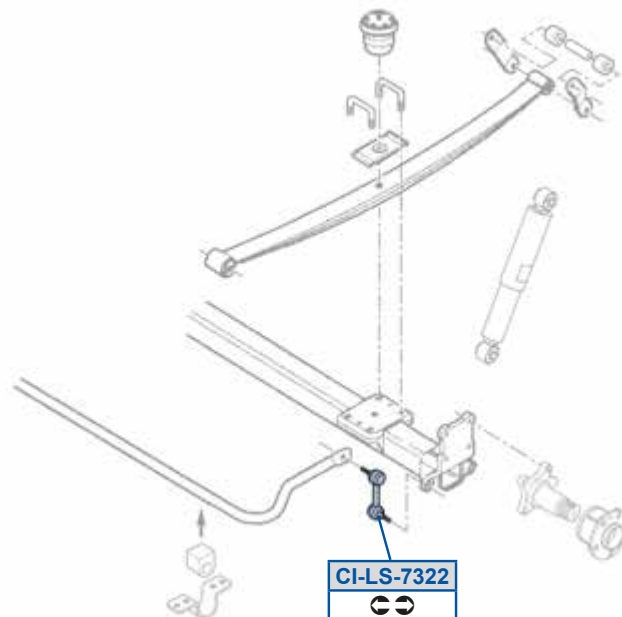

04/06 →

JUMPER Bus/RELAY Bus

04/06 →

JUMPER/RELAY Platform/Chassis

04/06 →

Jumper II / Relay II (04/2006 ->)

CITROËN

CI-AX-7320