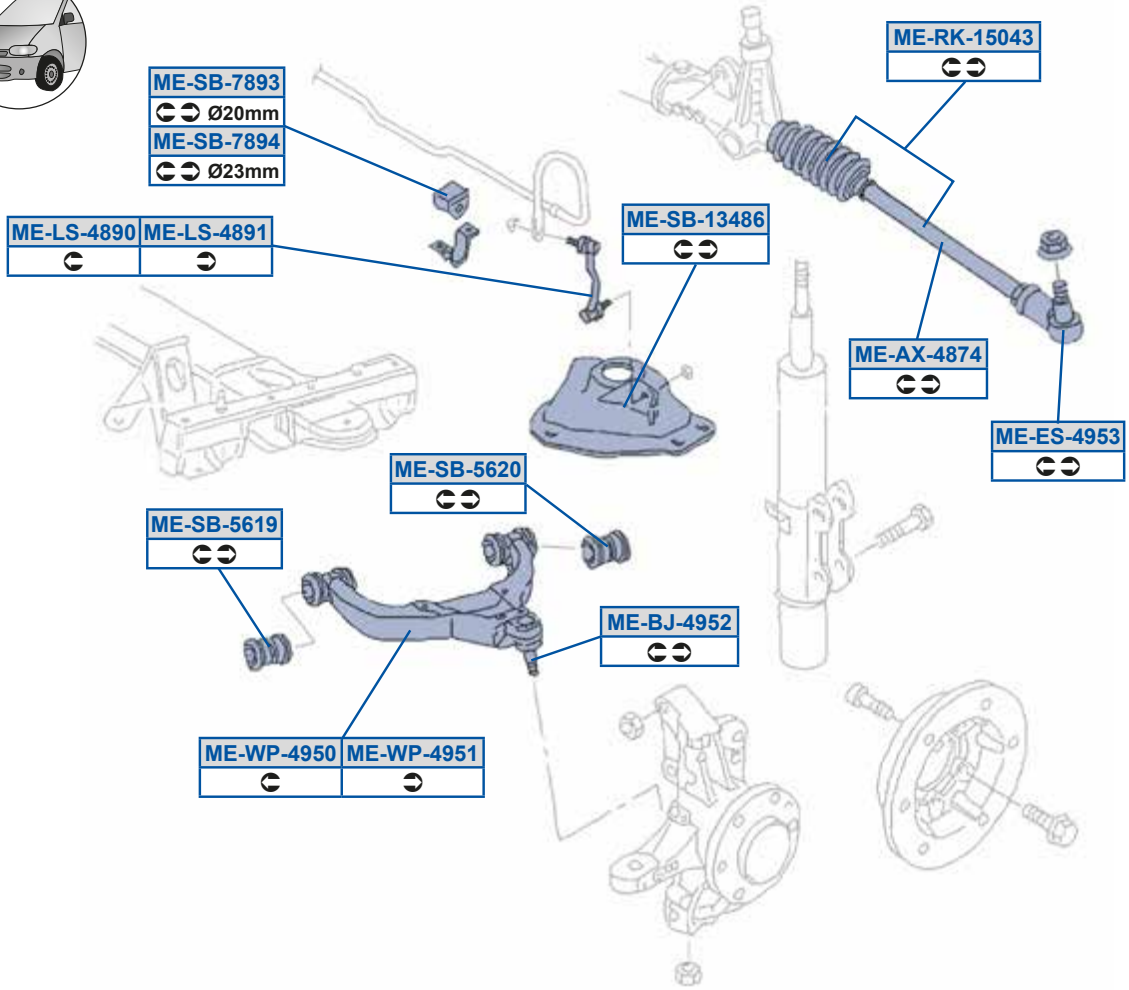

CRAFTER 30-35 Bus (2E_)	04/06 → 12/16	CRAFTER 30-50 Box (2E_)	04/06 → 12/16
CRAFTER 30-50 Platform/Chassis (2F_)	04/06 → 12/16		

Crafter (04/2006 ->) [2E_ - 2F_]

ME-AX-4874

2E0713491

**ME-SB-13486**

2E0 407 181 C