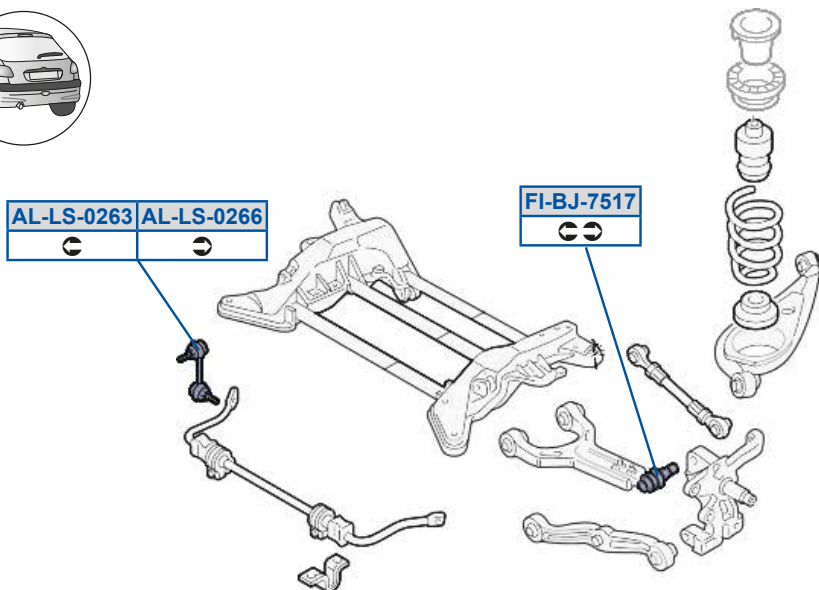

ALFA ROMEO

GTV (916C_)

09/94 → 10/05

SPIDER (916_)

05/98 → 04/05

SPIDER (916S_)

09/94 → 04/05

GTV - Spider (09/1994 ->)

ALFA ROMEO