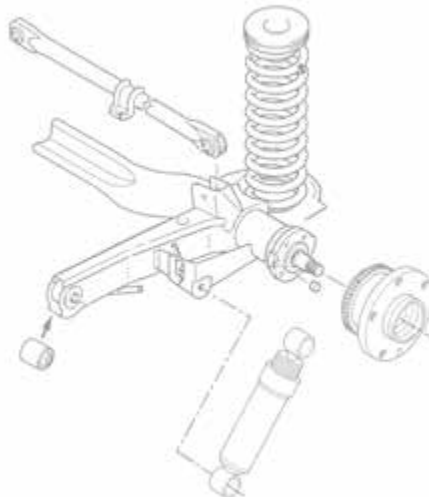

CI-WP-2464	CI-WP-2465
↻ ↻ ∅ 17mm →RP 10823	↻ ↻ ∅ 17mm →RP 10823
PE-TC-8483	PE-TC-8482
↻ ↻ ∅ 17mm RP 10824→	↻ ↻ ∅ 17mm RP 10824→
CI-TC-7298	CI-TC-7299
↻ ↻ ∅ 19mm	↻ ↻ ∅ 19mm
✓ 2.2JTD, 2.2D Multijet	✓ 2.2JTD, 2.2D Multijet