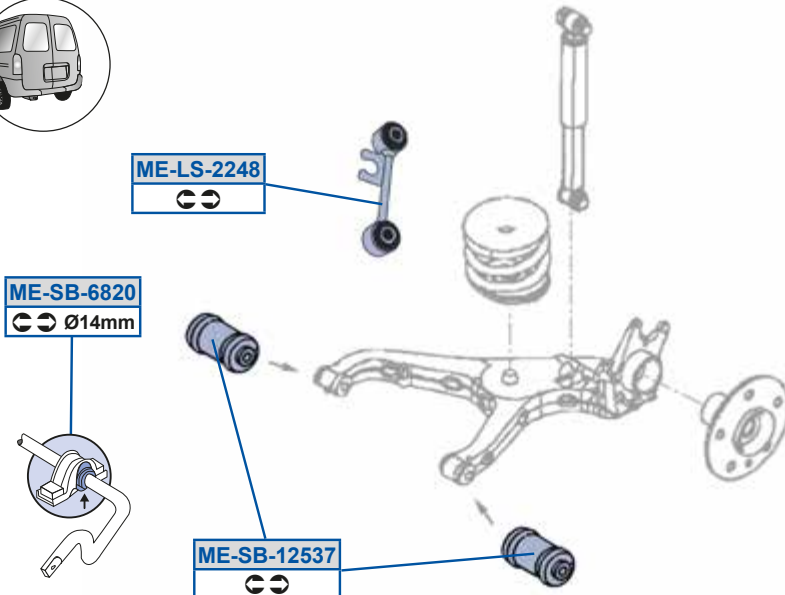

02/96 → 07/03

VITO Box (638)

03/97 → 07/03

VITO Bus (638)

02/96 → 07/03

V-Class / Vito I [638]

ME-LS-0436 ☺ XCDi ↕ 250mm	ME-LS-0435 ☹ XCDi ↕ 250mm
ME-LS-2252 ☺ ✓CDi ↕ 230mm	ME-LS-2254 ☹ ✓CDi ↕ 230mm

K150148