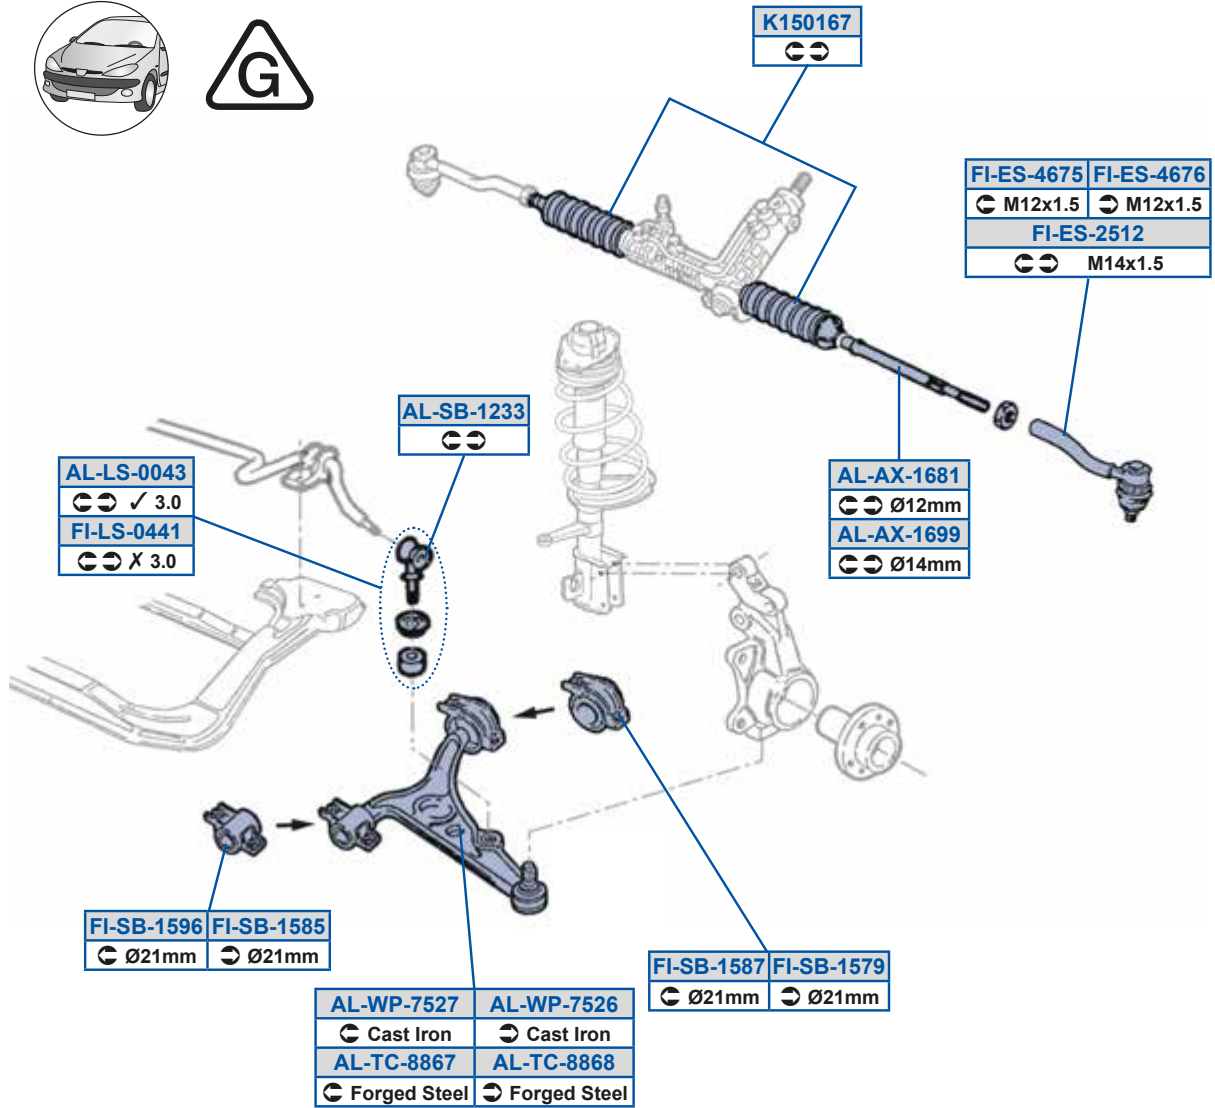

ALFA ROMEO

GTV (916C_)

09/94 → 10/05

SPIDER (916_)

05/98 → 04/05

SPIDER (916S_)

09/94 → 04/05

GTV - Spider (09/1994 ->)

ALFA ROMEO