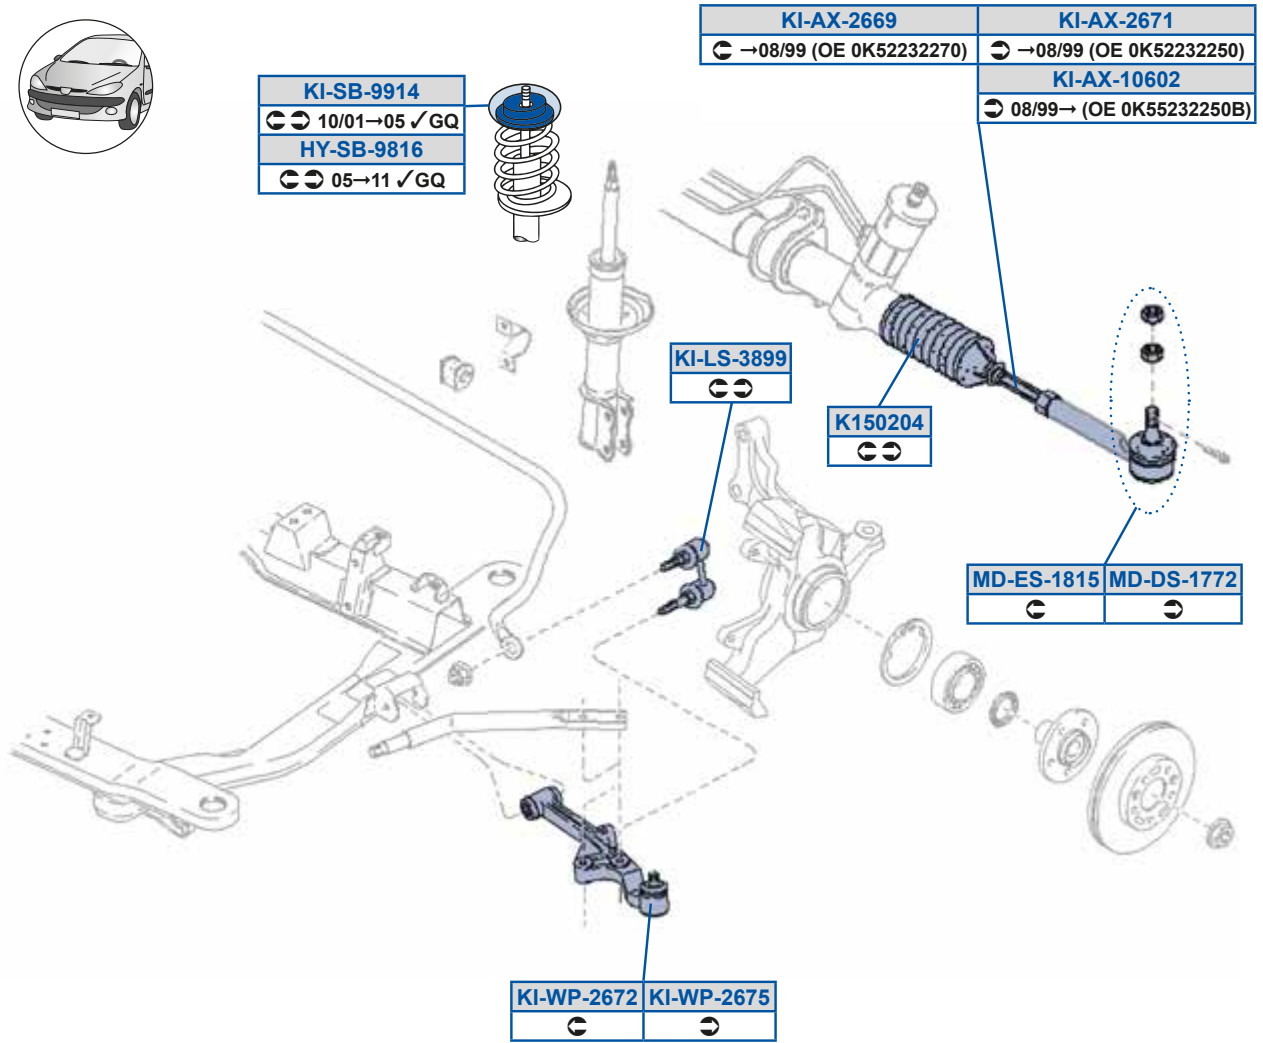

548302G000

KI-LS-8932

555301D000

KI-WP-8927

545001D000

KI-WP-8928

545011D000

CARNIVAL I (UP)	08/99 → 10/01	CARNIVAL II (GQ)	02/99 → 09/07
CARNIVAL II (GQ)/SEDONA II (GQ)	01/99 → 09/07		