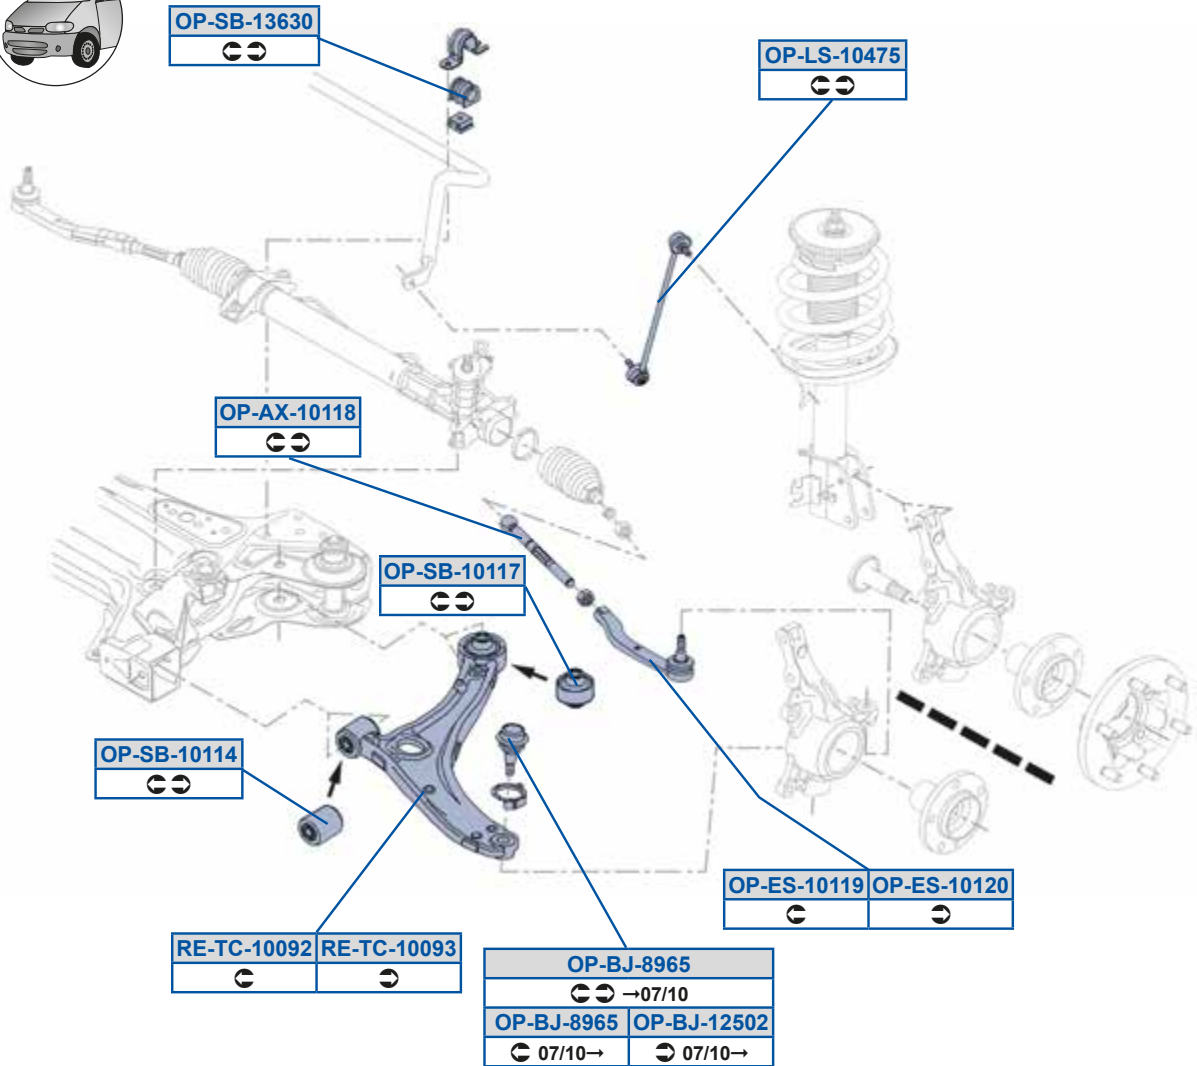

05/10 →

MOVANO B Bus

12/10 →

MOVANO B Platform/Chassis (X62)

05/10 →

OP-AX-10118

4420096, 485212373R

OP-SB-10114