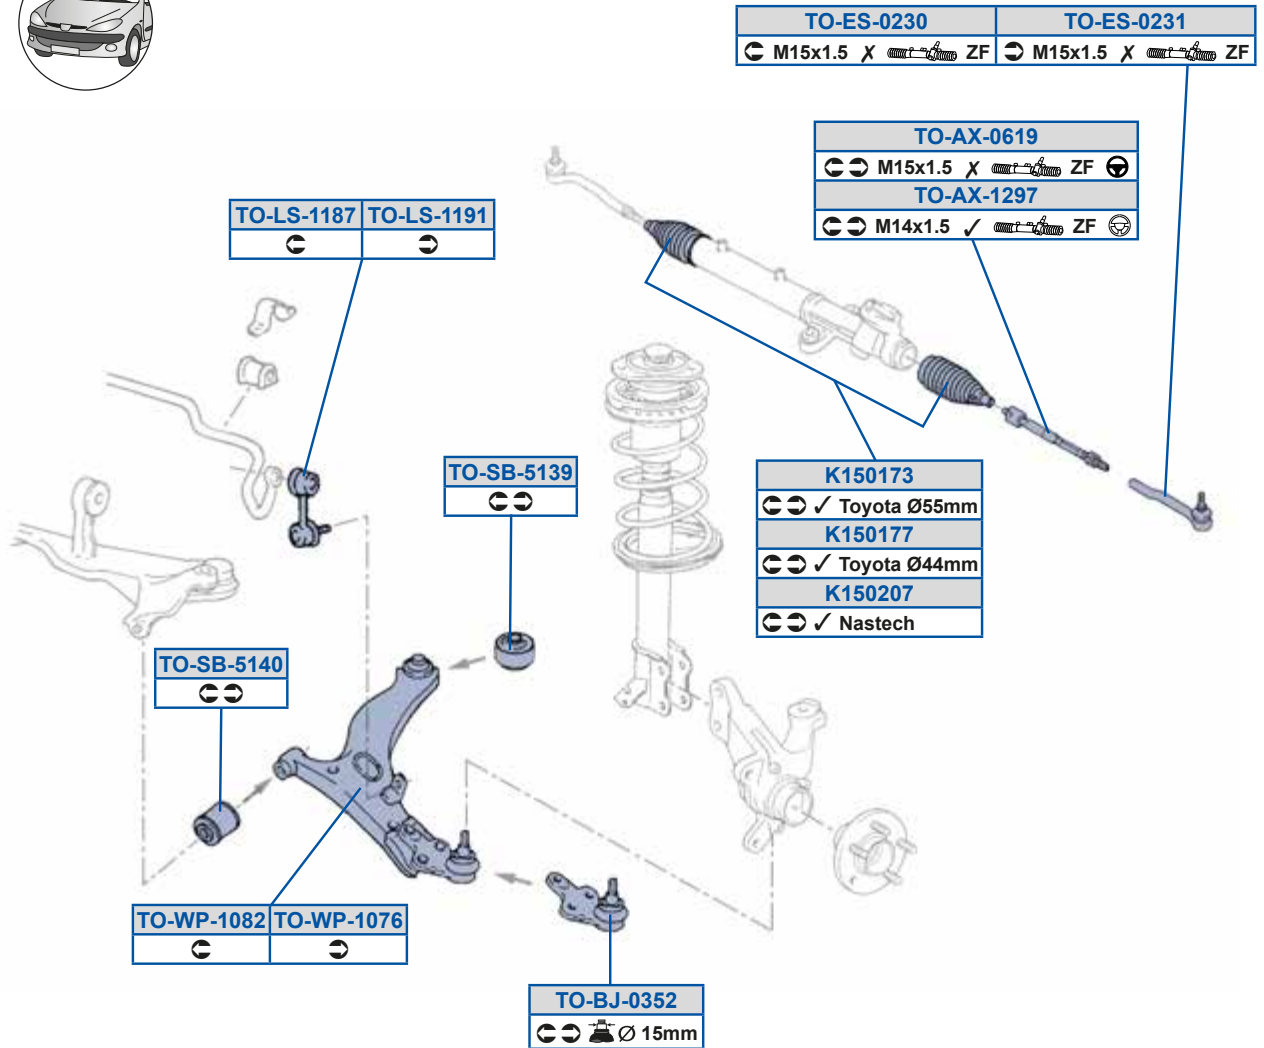

04/92 → 09/97

CARINA E Saloon (_T19_)

04/92 → 09/97

CARINA E Sportswagon (_T19_)

01/93 → 09/97

Carina E

TOYOTA

K150173