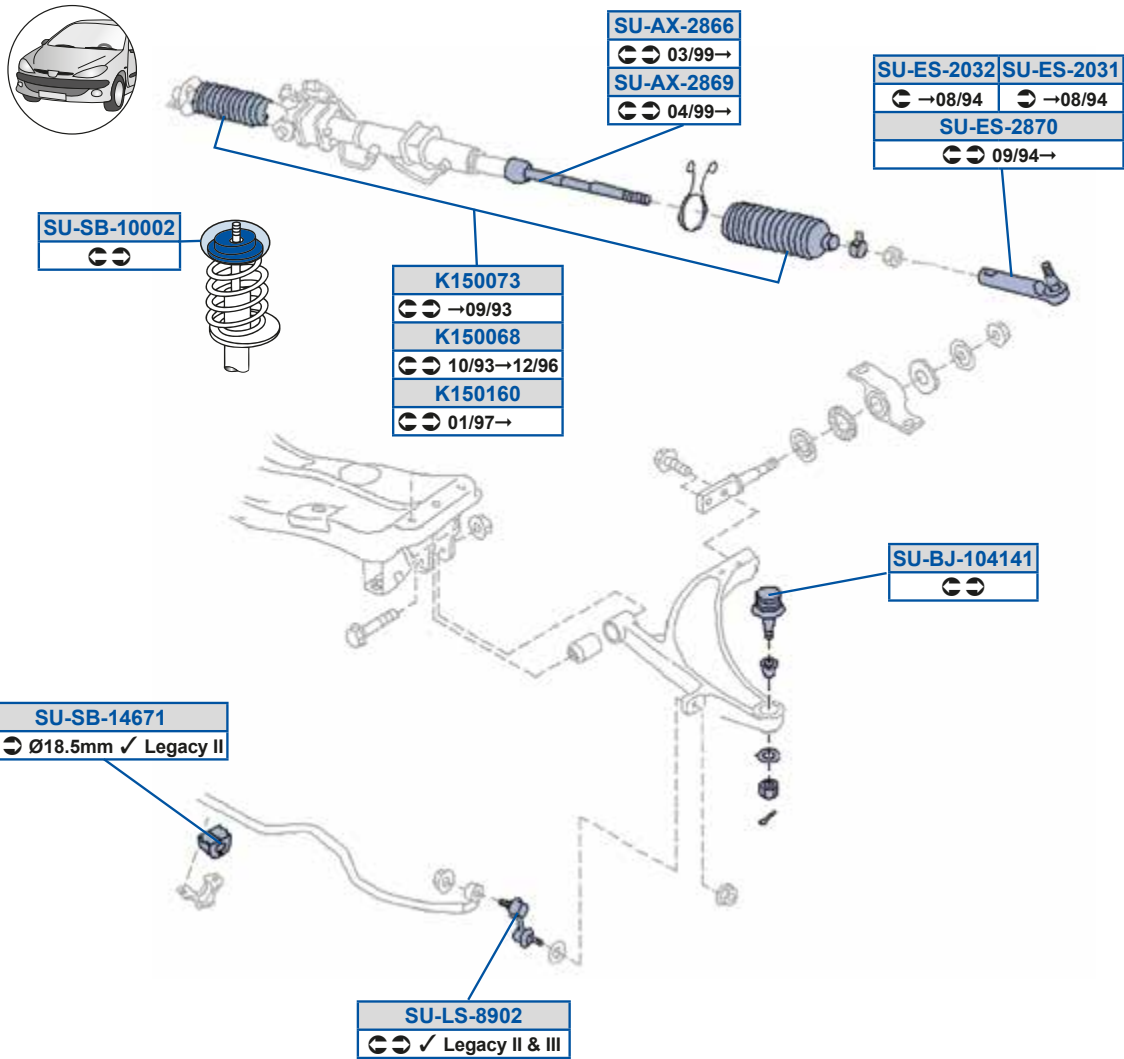

SUBARU

LEGACY I (BC)	01/89 → 08/94	LEGACY I Estate (BC, BJF)	01/89 → 08/94
LEGACY II (BD, BG)	07/94 → 03/99	LEGACY II Estate (BD, BG)	02/94 → 12/99
LEGACY II Estate (BG)	07/94 → 11/98	LEGACY III (BE, BH)	10/98 → 08/03
LEGACY III Estate (BE, BH)	10/98 → 08/03	OUTBACK (BE, BH)	10/98 → 08/03

Legacy I, II & III - Outback I

SUBARU