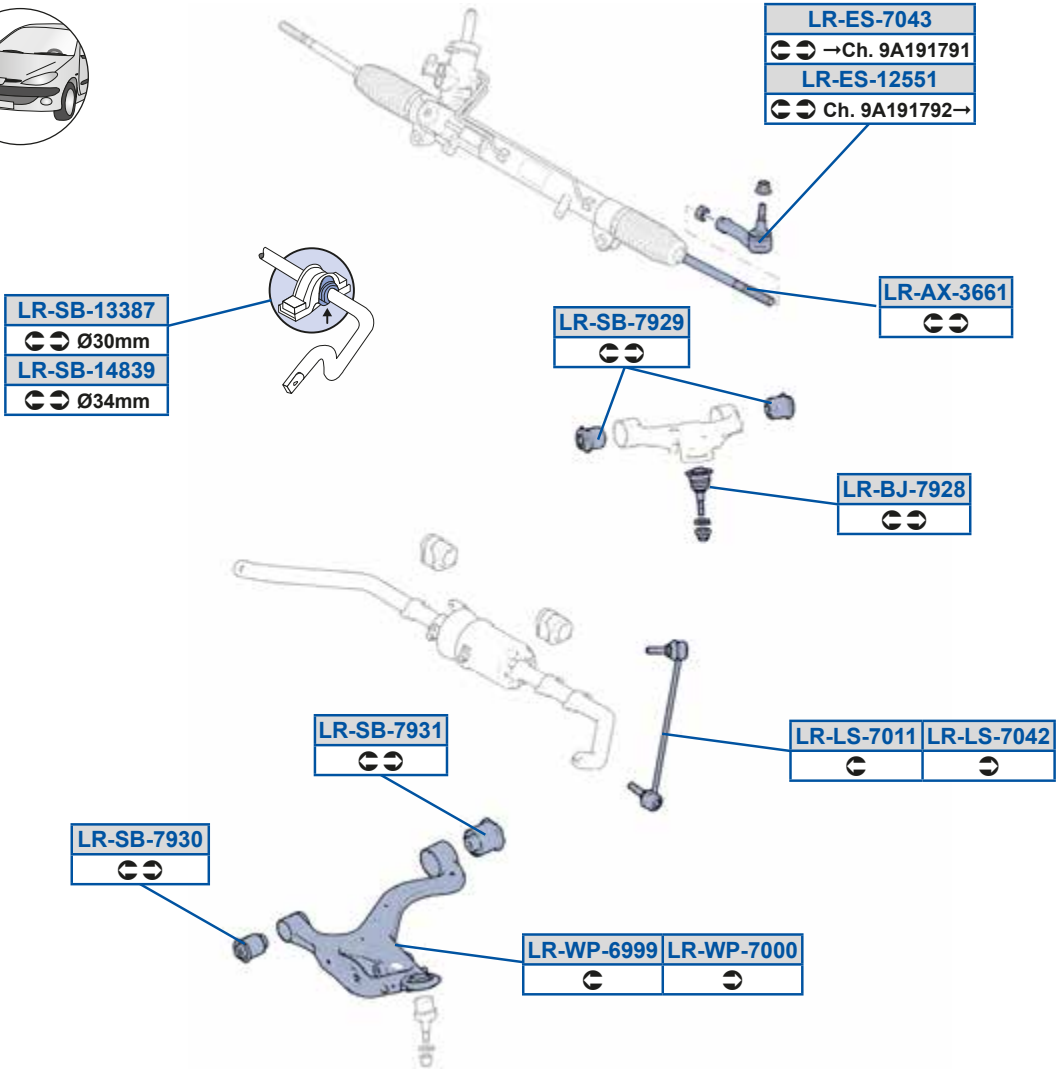

Range Rover Sport (02/2005 -> 03/2013)

LR-AX-3661

QFK500030

**LR-LS-8913**

RGD500140

**LR-SB-8461**

RGX500111

**LR-BJ-7928**