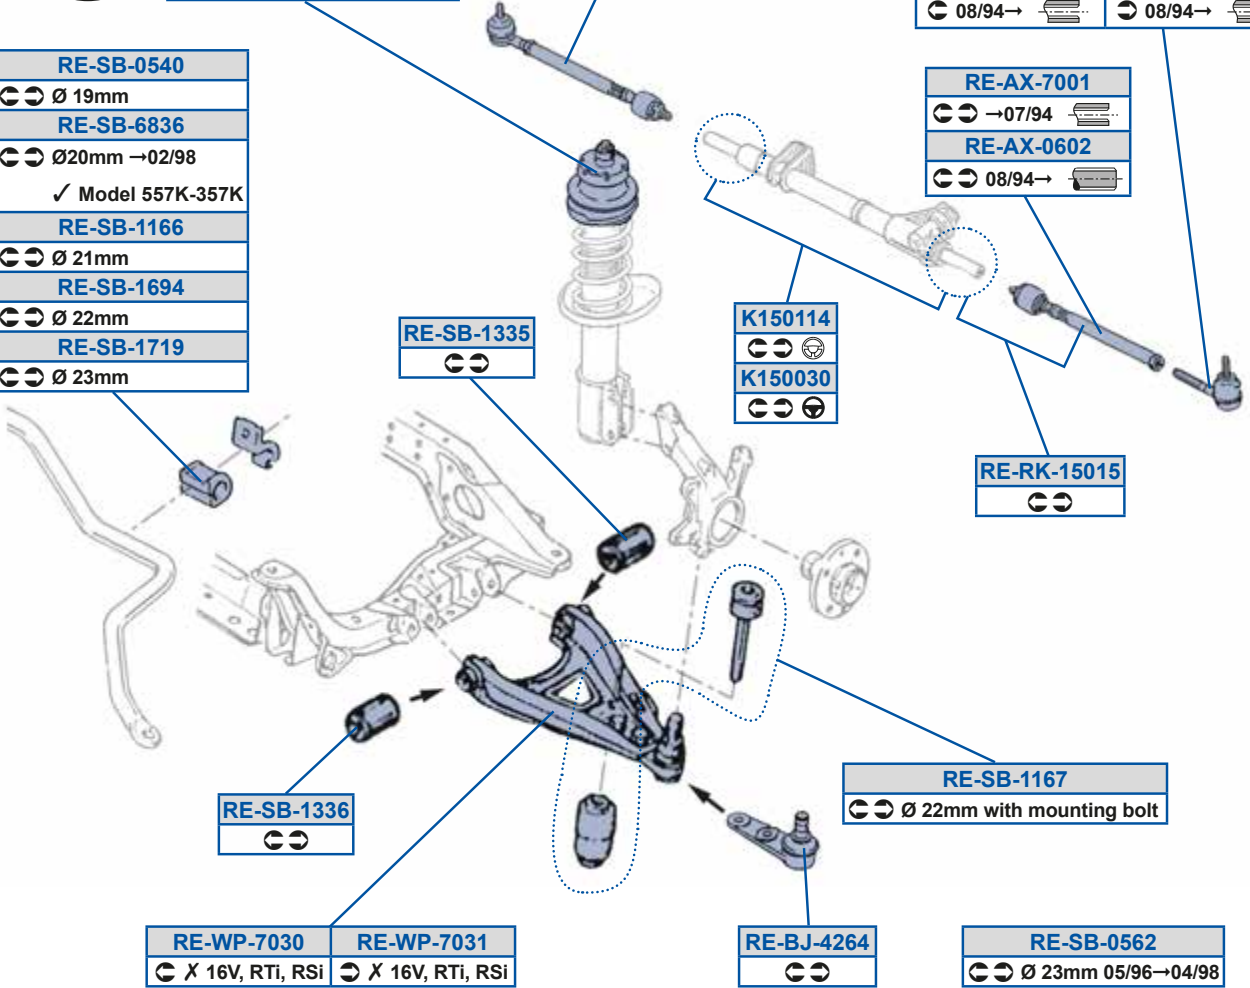

RE-RK-15015	↔
--------------------	---

RE-SB-1336	↔
-------------------	---

RE-SB-1167	↔
↔ Ø 22mm with mounting bolt	

RE-WP-7030	RE-WP-7031
↔ X 16V, RTi, RSi	↔ X 16V, RTi, RSi

RE-BJ-4264	↔
-------------------	---