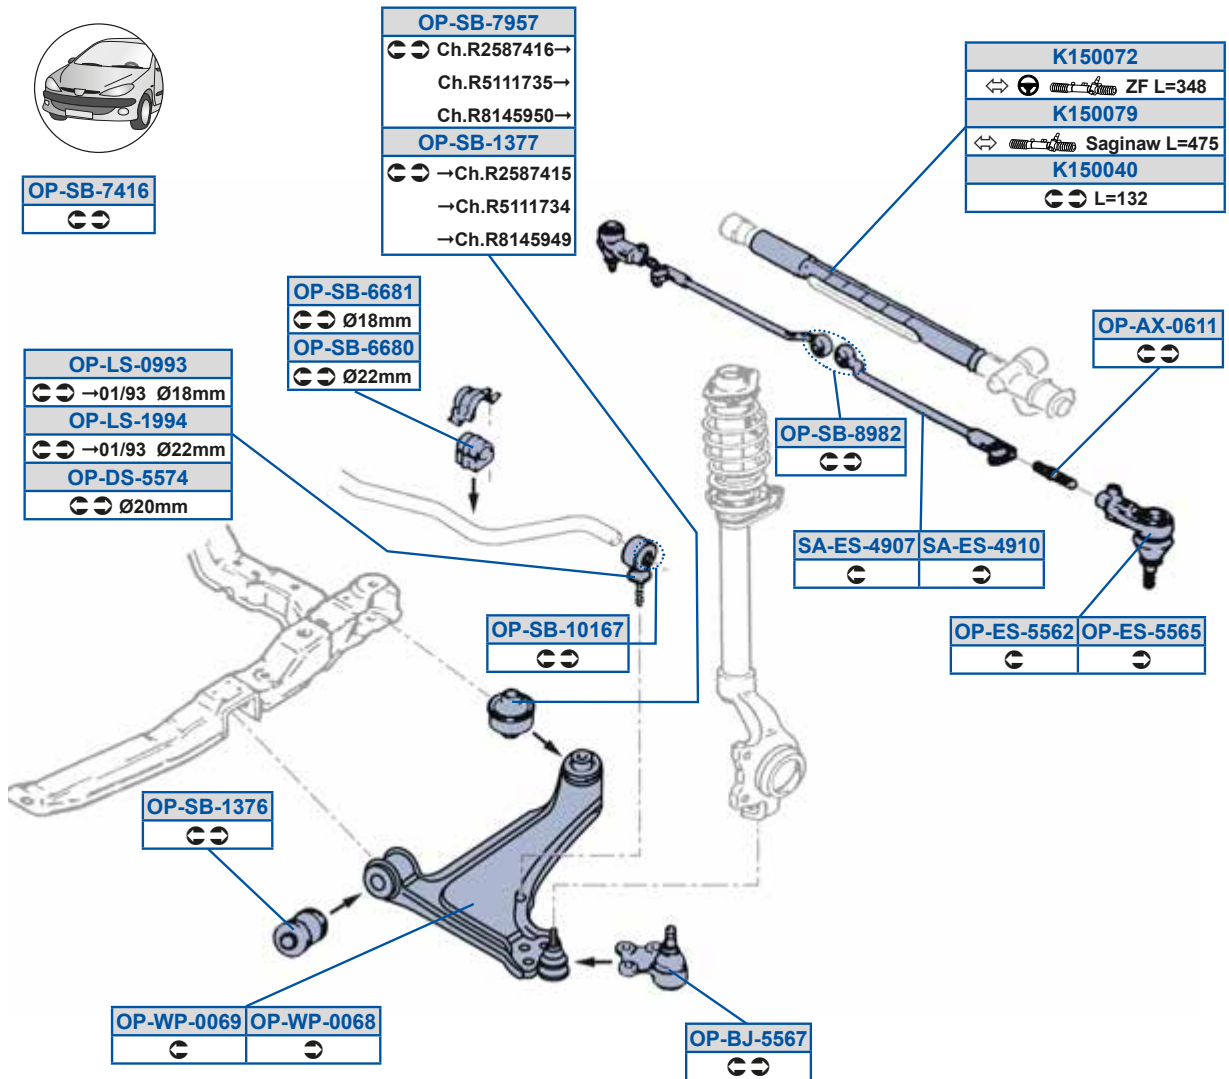

ASTRA F (T92)	09/91 → 09/98	ASTRA F CLASSIC Estate (T92)	01/98 → 01/05
ASTRA F CLASSIC Hatchback (T92)	01/98 → 08/02	ASTRA F CLASSIC Saloon (T92)	01/98 → 08/02
ASTRA F Convertible (T92)	03/93 → 03/01	ASTRA F Estate (T92)	09/91 → 01/98
ASTRA F Hatchback (T92)	09/91 → 01/98	ASTRA F Van (T92)	10/91 → 01/99