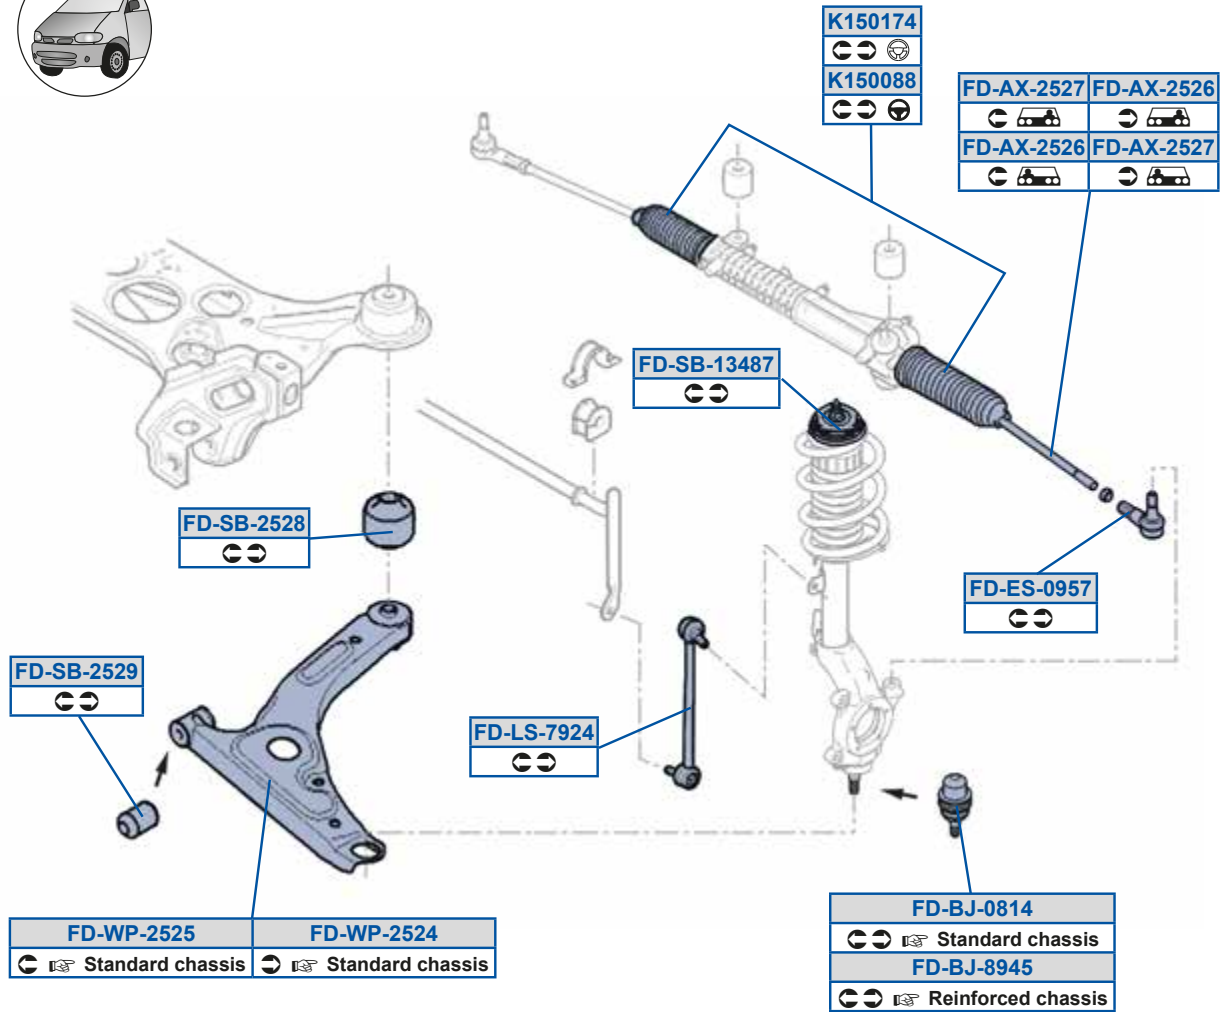

**FD-WP-2525**

1438315, 1438316

FORD

TRANSIT Box (FA_ _)	04/06 →	TRANSIT Bus (F_ _)	04/06 →
TRANSIT Platform/Chassis (FM_ _, FN_ _)	04/06 → 08/14		

Transit V

FORD

FD-AX-2526

1370710, 4059924