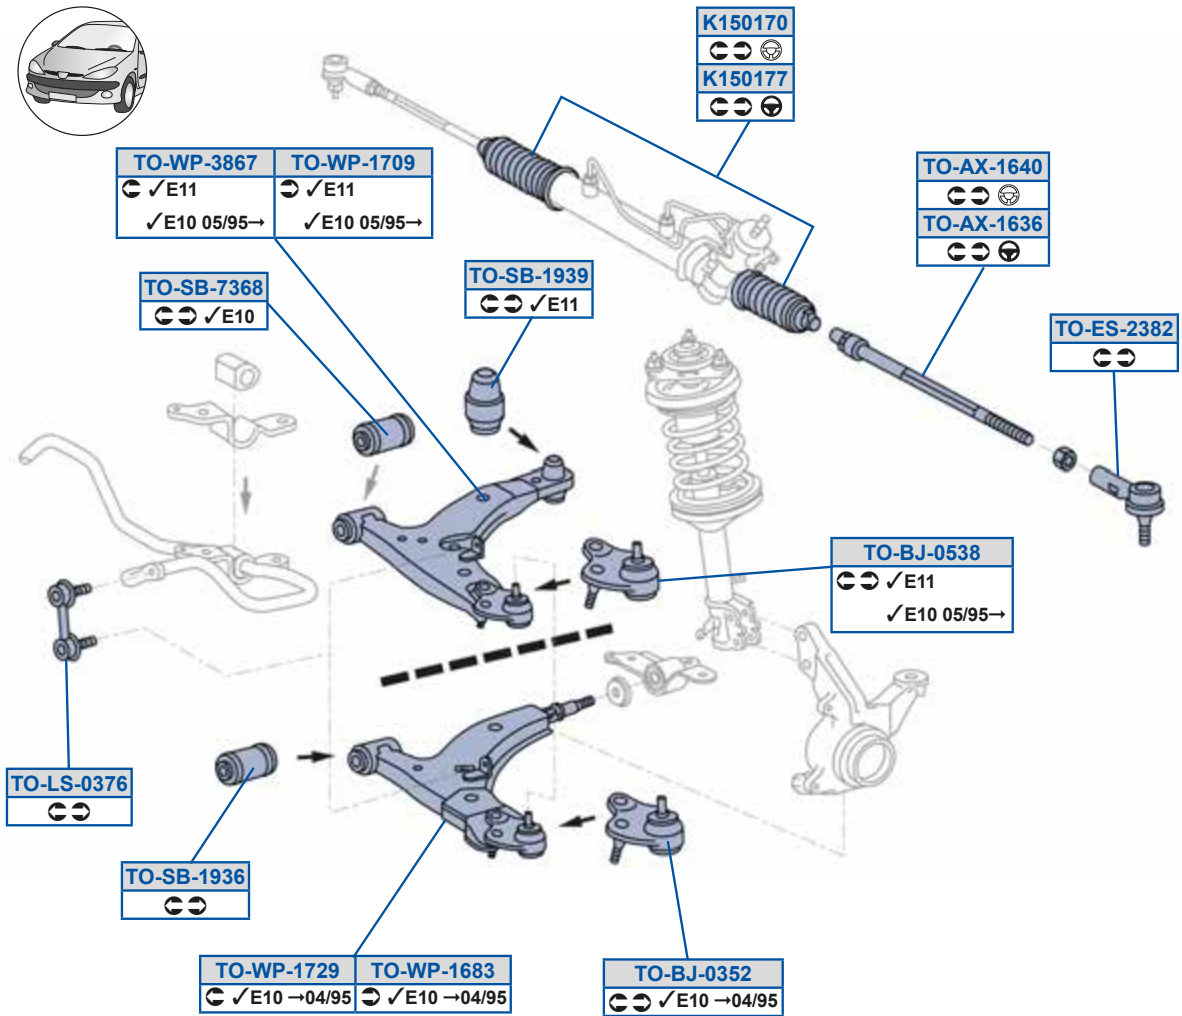

TOYOTA

COROLLA (_E10_)	06/91 → 11/99	COROLLA (_E11_)	04/97 → 06/02
COROLLA Compact (_E10_)	05/92 → 11/99	COROLLA Compact (_E11_)	04/97 → 01/02
COROLLA Liftback (_E10_)	05/92 → 04/97	COROLLA Liftback (_E11_)	04/97 → 01/02
COROLLA Wagon (_E11_)	04/97 → 10/01	COROLLA Wagon (_E10_)	05/92 → 04/97

Corolla (07/1992 -> 01/2002) [E10, E11]

TOYOTA