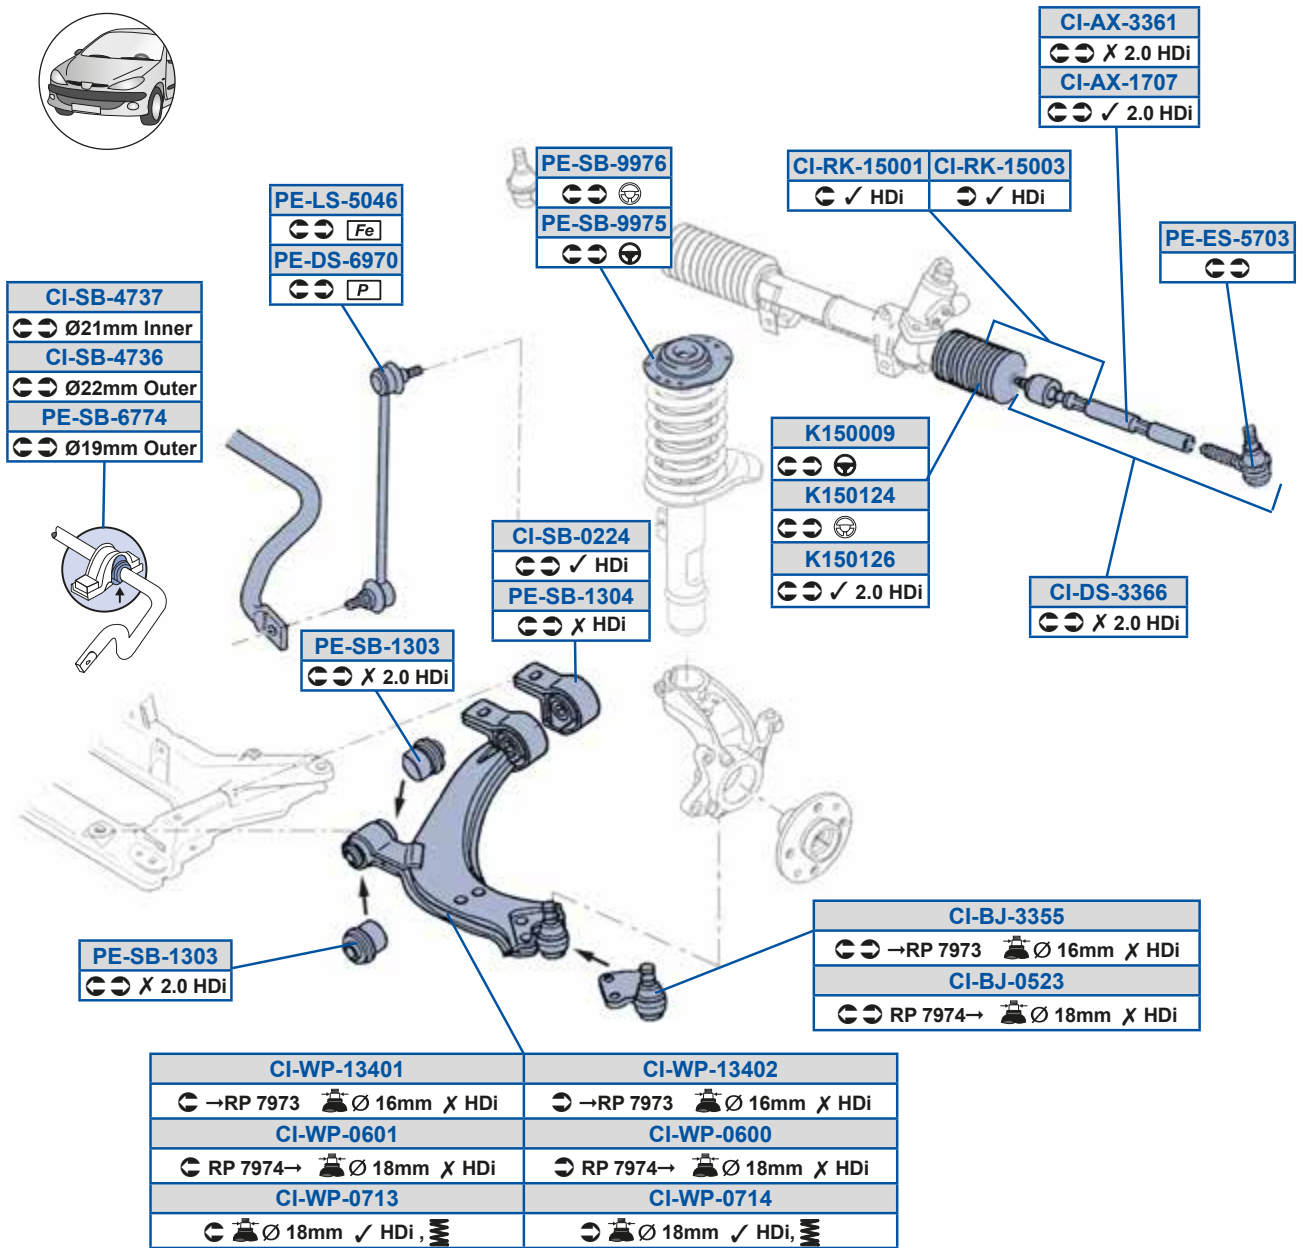

CI-SB-7974
☺☺

PE-SB-8840
☺☺