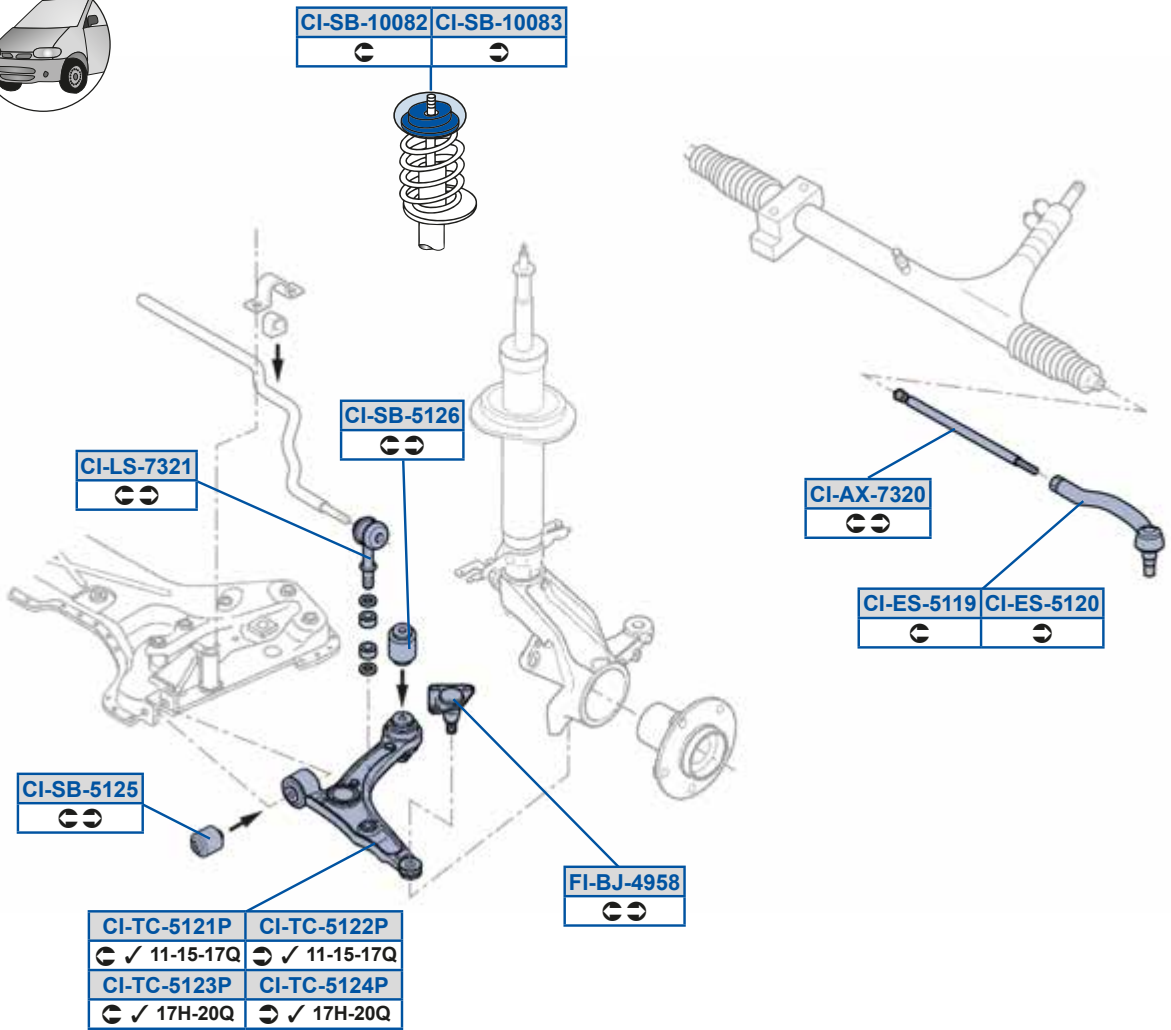

04/06 →

JUMPER Bus/RELAY Bus

04/06 →

JUMPER/RELAY Platform/Chassis

04/06 →

Jumper II / Relay II (04/2006 ->)

CITROËN

CI-AX-7320