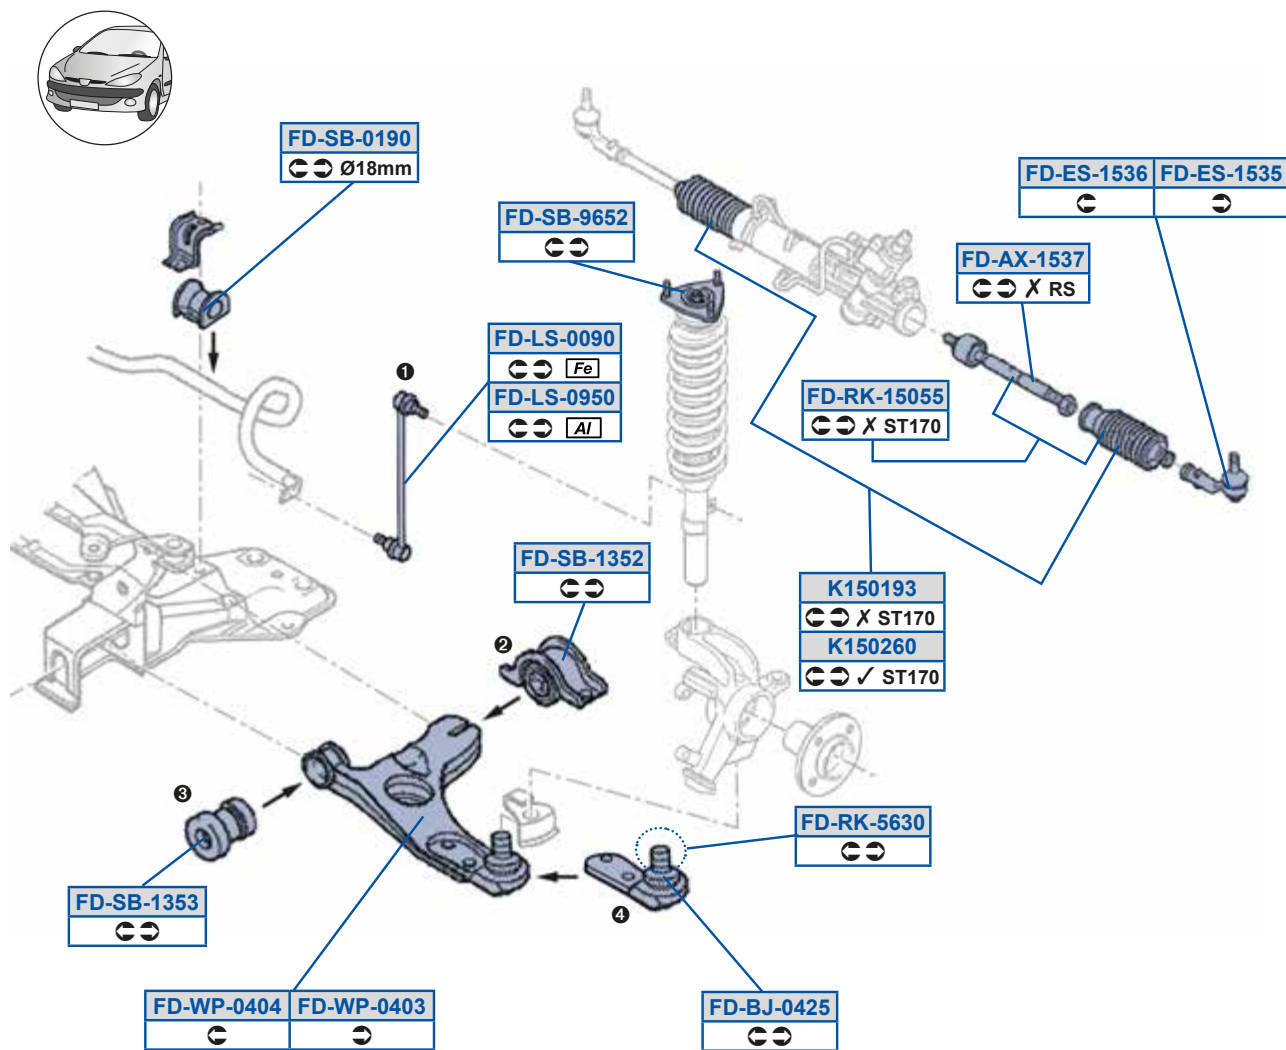

FOCUS (DAW, DBW)	10/98 → 12/07	FOCUS Saloon (DFW)	02/99 → 12/07
FOCUS Turnier (DNW)	02/99 → 12/07		

Focus I (-> 11/2004)

FORD

FD-AX-1537

1085520, 3707333

**FD-RK-5630****FD-SB-1352**

1067819, 1067918

**FD-TC-7260**