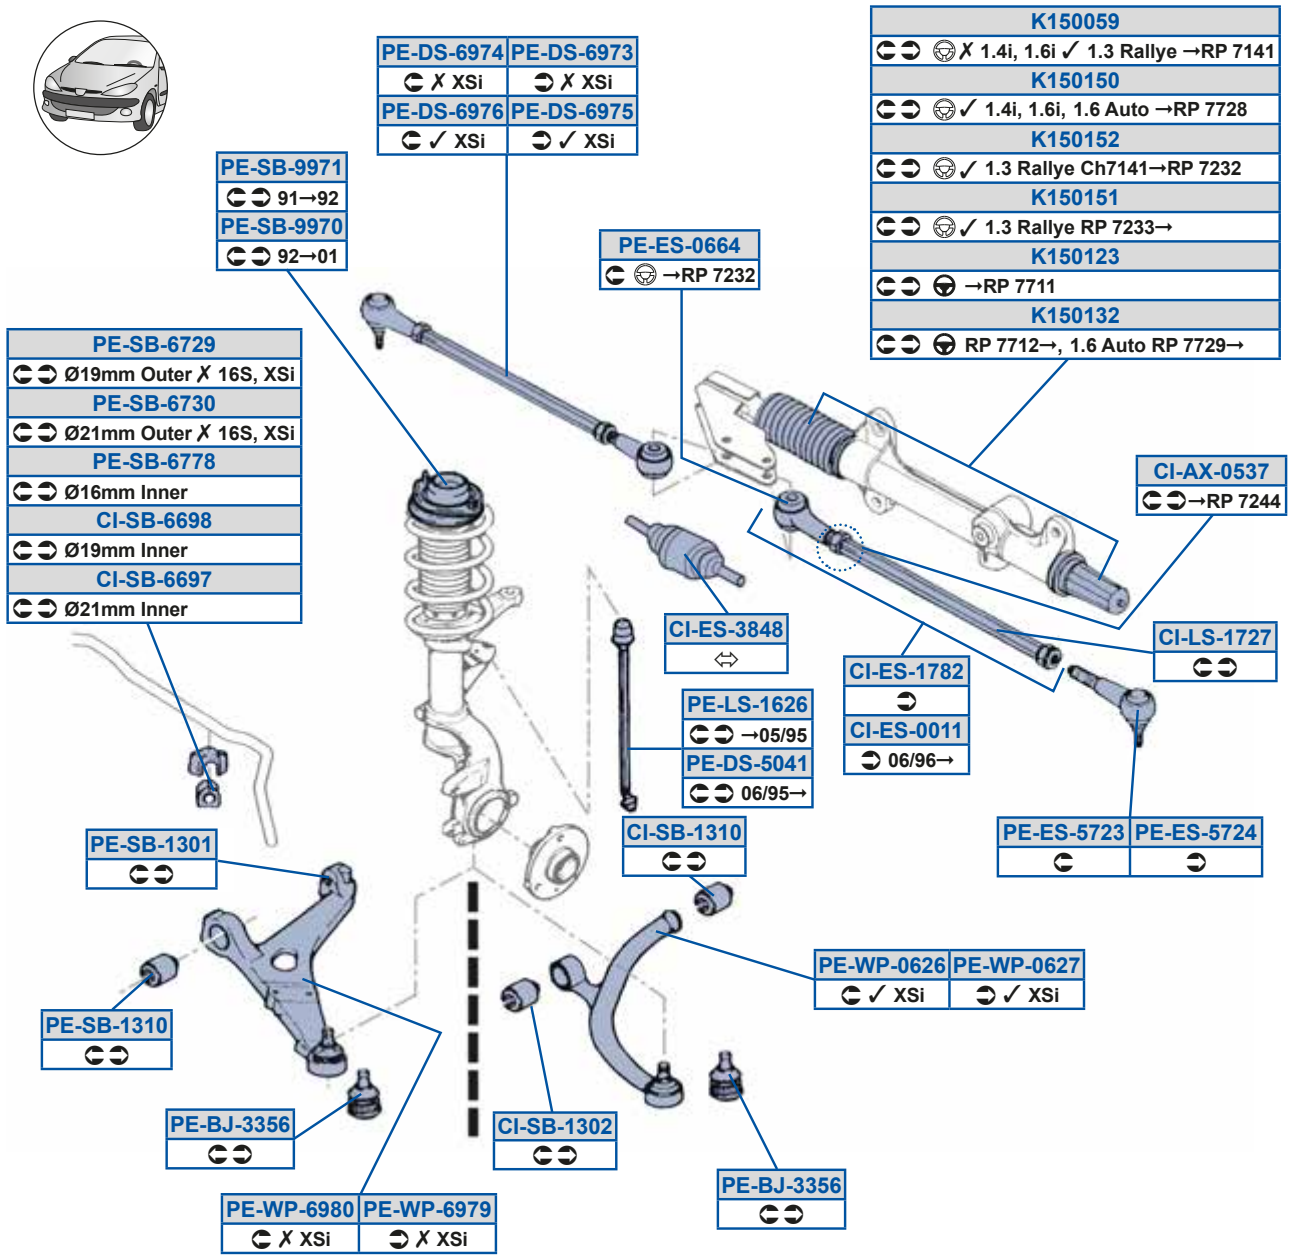

PEUGEOT

106 I (1A, 1C)

08/91 → 04/96

106 II (1)

04/96 → 07/04

106 Van (1_)

08/91 → 03/01

106

PEUGEOT