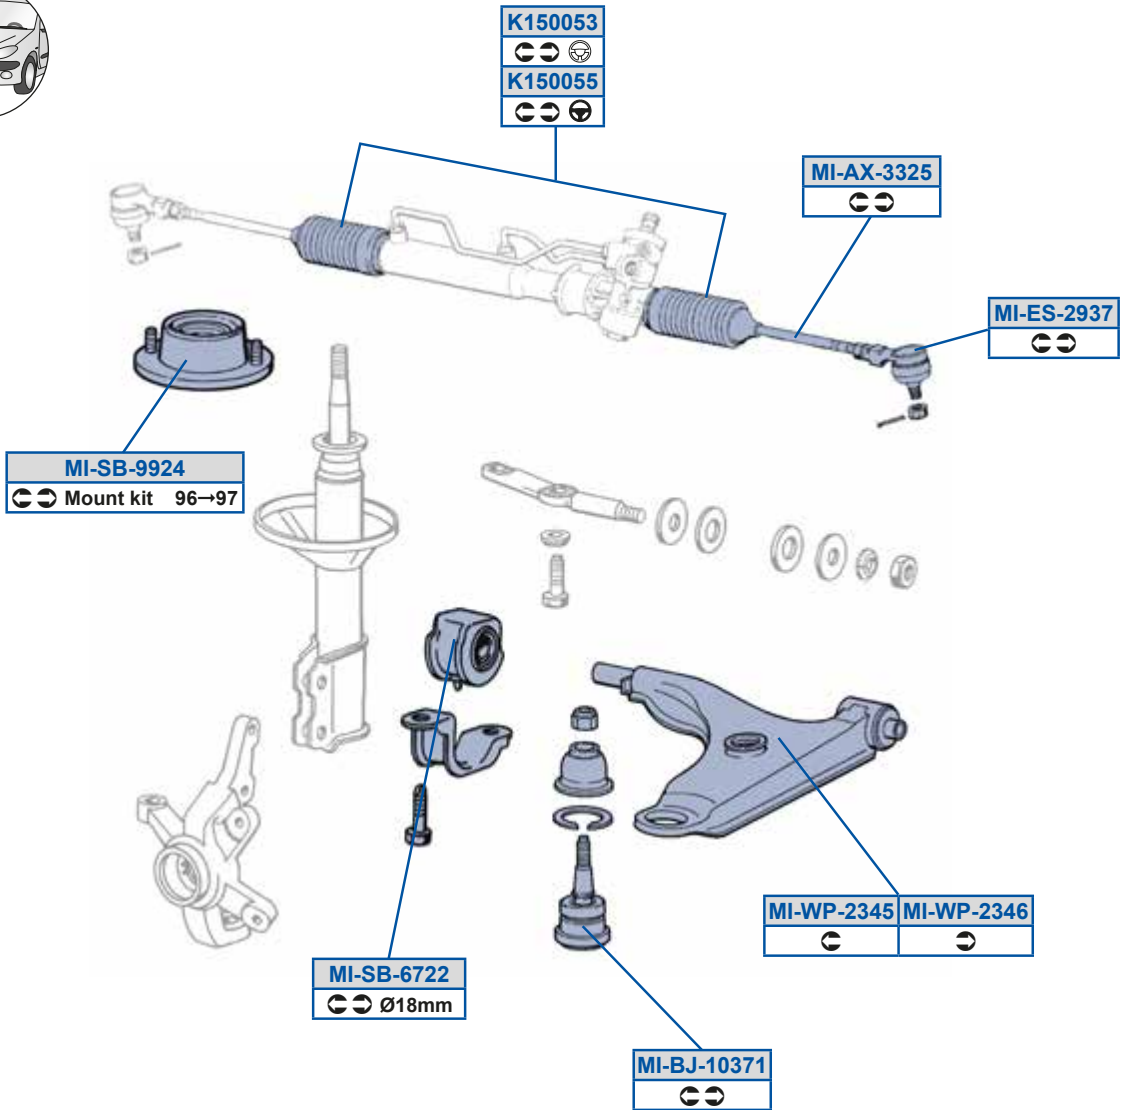

MR297242, MR911569

VV-SB-10105
☺☺

MI-TC-10857 | **MI-TC-10858**
☺ | ☺

MI-WP-2769 | **MI-WP-2770**
☺ | ☺

MI-SB-9934
☺☺ Mount kit 97→02

VV-SB-10051
☺☺ Mount base

K150053

4553597201, MB347364