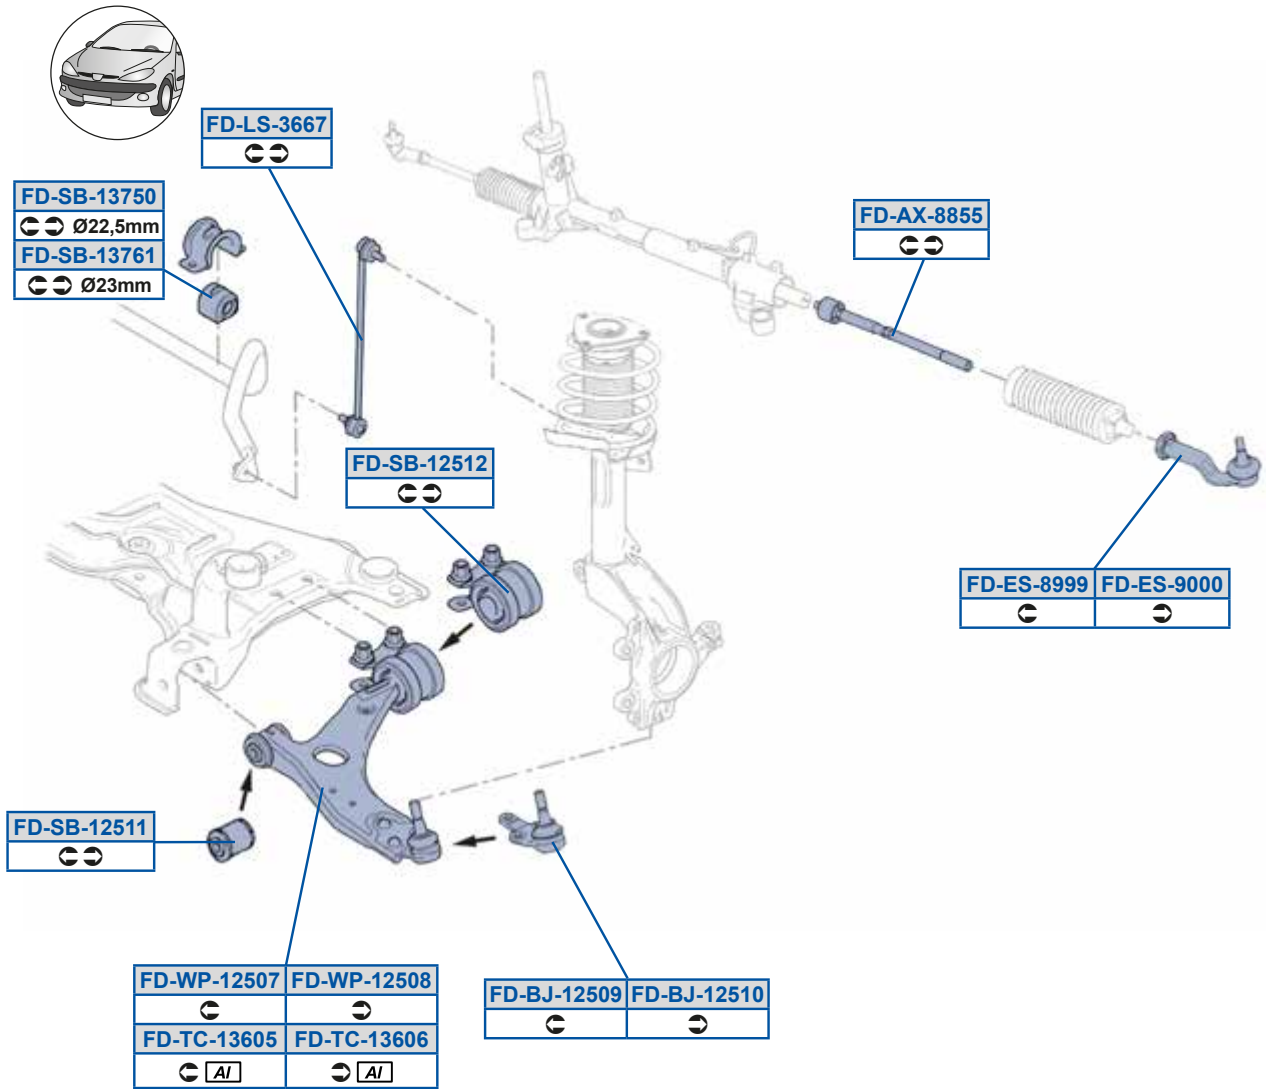

FORD

C-MAX II	12/10 →	GRAND C-MAX	12/10 →
GRAND C-MAX (DXA/CB7, DXA/CEU)	03/15 →	GRAND C-MAX Van	12/10 →

C-Max II, Grand C-Max

FORD