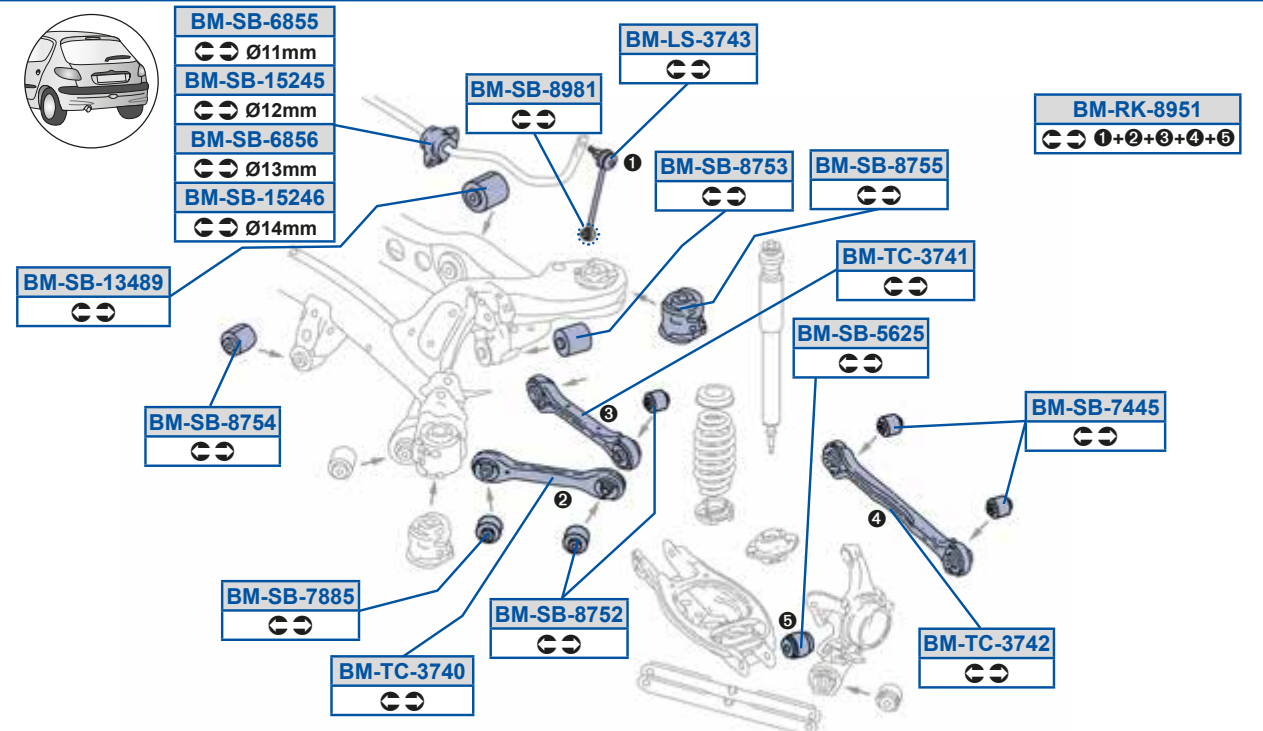

**BM-TC-3733**

31124036270, 31126763704

1 [E81, E82, E87, E88]

BMW

Continued...

1 (E81)	09/06 → 12/11	1 (E87)	03/03 → 09/12
1 Convertible (E88)	03/08 → 12/13	1 Coupe (E82)	10/06 → 10/13

...Continued

BM-TC-3738