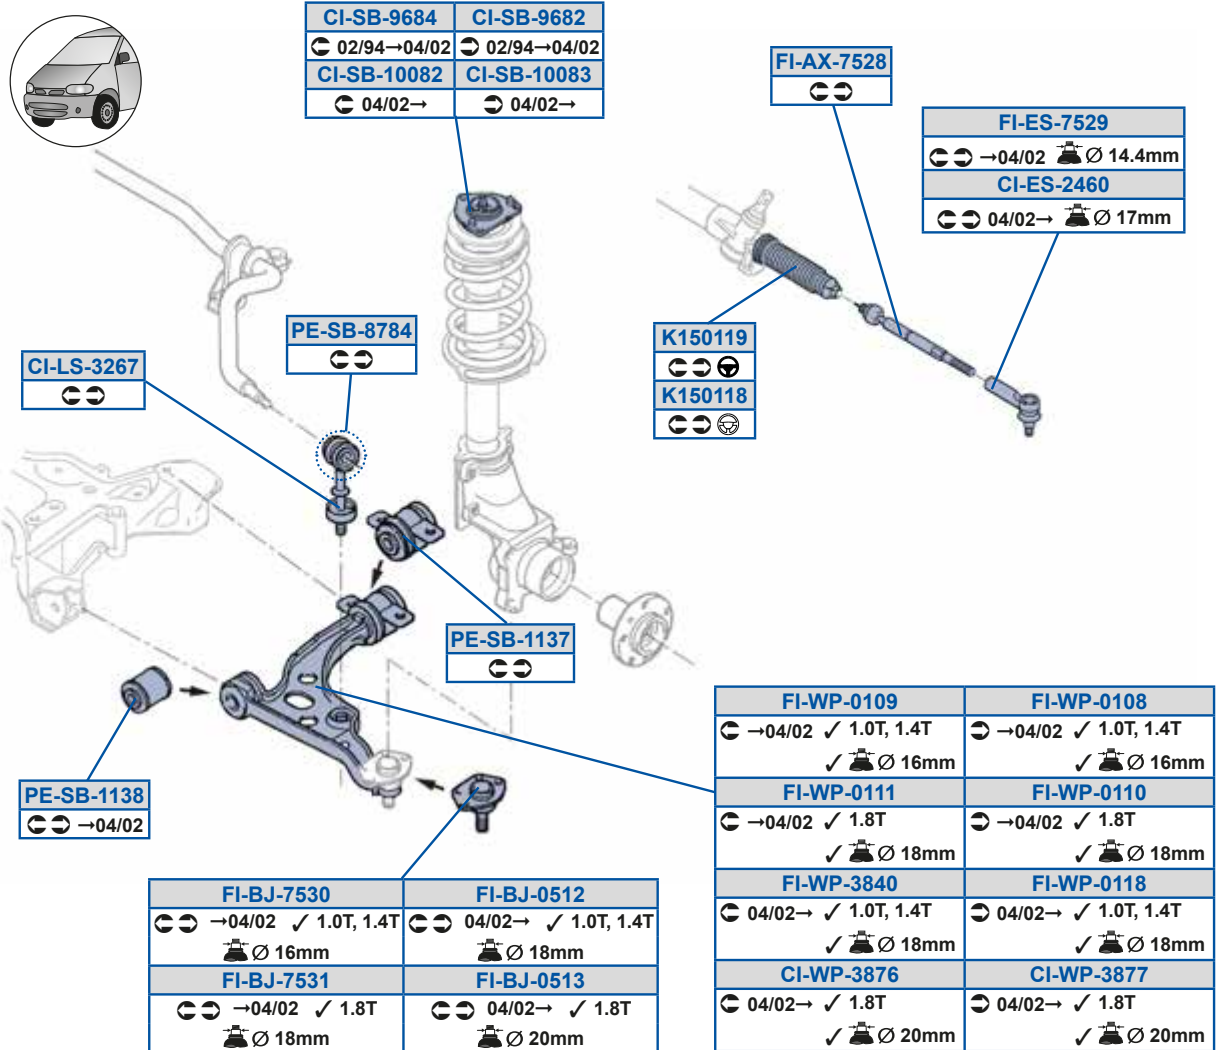

PEUGEOT

BOXER Box (230L)	03/94 → 04/02	BOXER Box (244)	12/01 →
BOXER Bus (230P)	03/94 → 04/02	BOXER Bus (244, Z_)	12/01 →
BOXER Platform/Chassis (244)	12/01 →	BOXER Platform/Chassis (ZCT_)	03/94 → 04/02

Boxer I

CI-SB-7966
↔

CI-SB-7967
↔

PEUGEOT