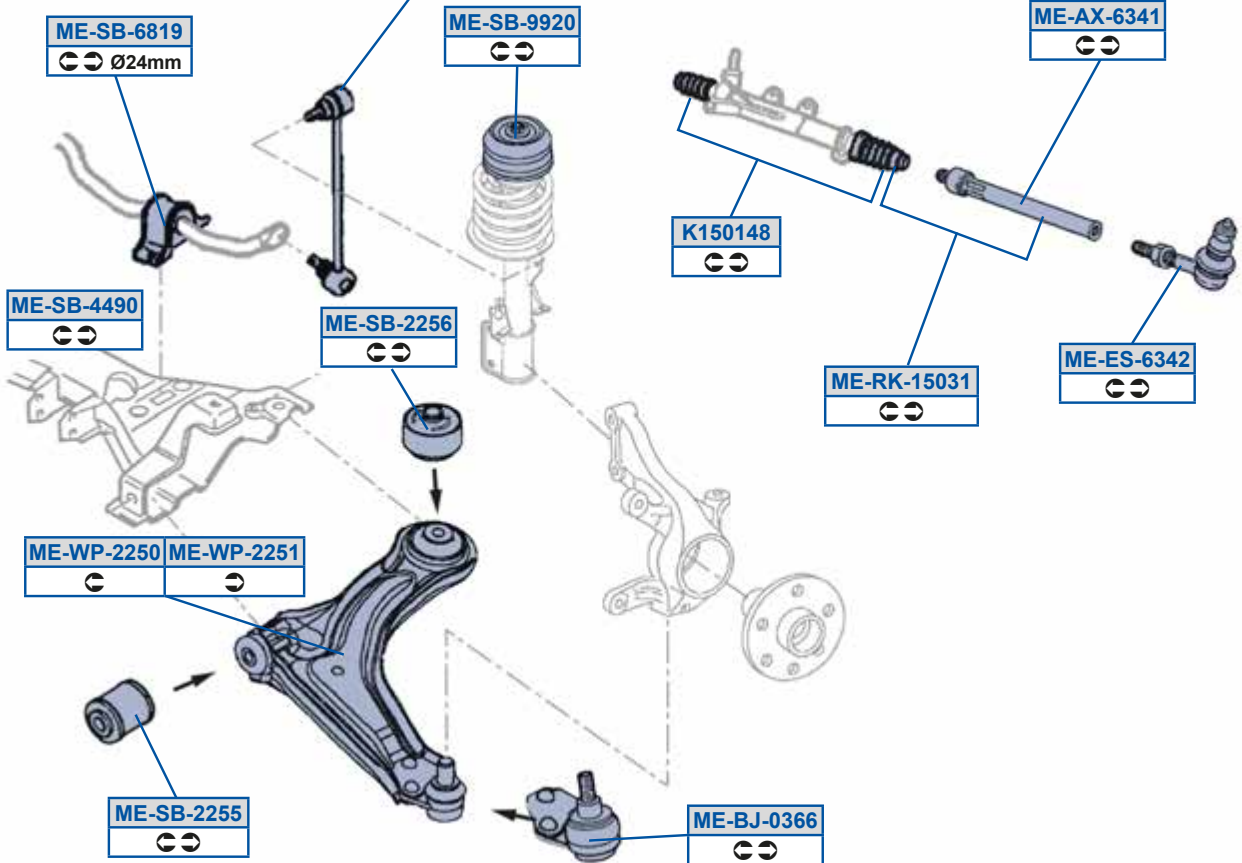

02/96 → 07/03

VITO Box (638)

03/97 → 07/03

VITO Bus (638)

02/96 → 07/03

V-Class / Vito I [638]

ME-LS-0436 ☺ XCDi ↕ 250mm	ME-LS-0435 ☹ XCDi ↕ 250mm
ME-LS-2252 ☺ ✓CDi ↕ 230mm	ME-LS-2254 ☹ ✓CDi ↕ 230mm

K150148