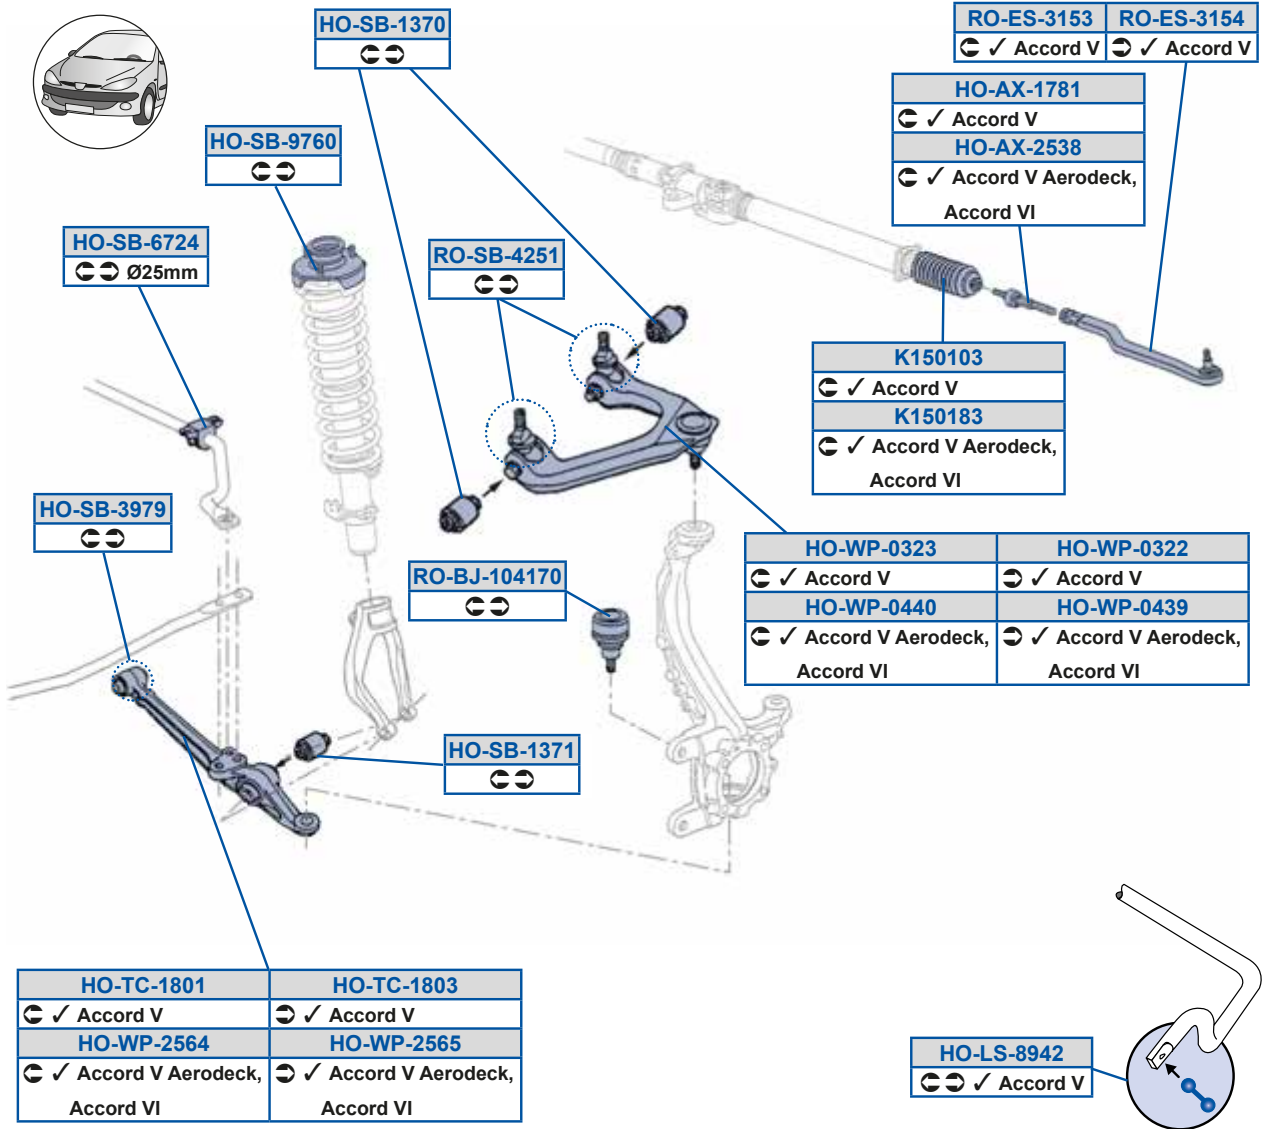

HONDA

ACCORD V (CC, CD)	03/93 → 12/97	ACCORD V (CE, CF_)	09/95 → 10/98
ACCORD V Aerodeck (CE)	09/93 → 02/98	ACCORD V Coupe (CD)	09/93 → 12/98

Accord V (1993 -> 1998)