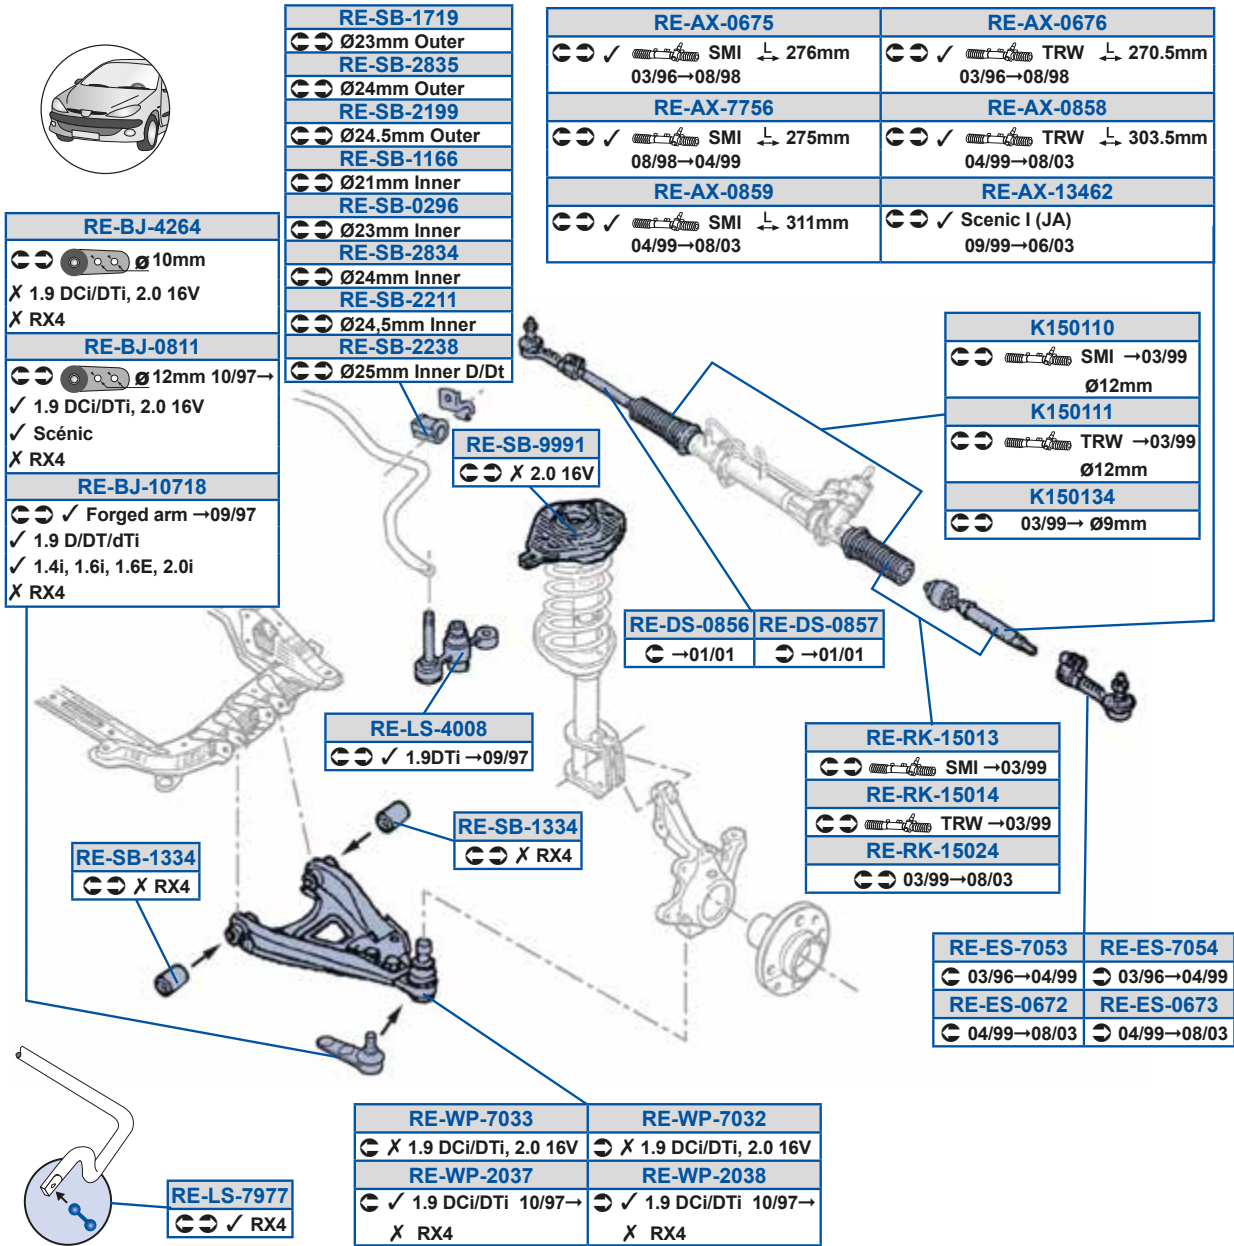

Megane I - Scenic I

RENAULT

...Continued

RE-SB-2238

7700847383

RE-SB-2834

7700835929

RE-SB-2835