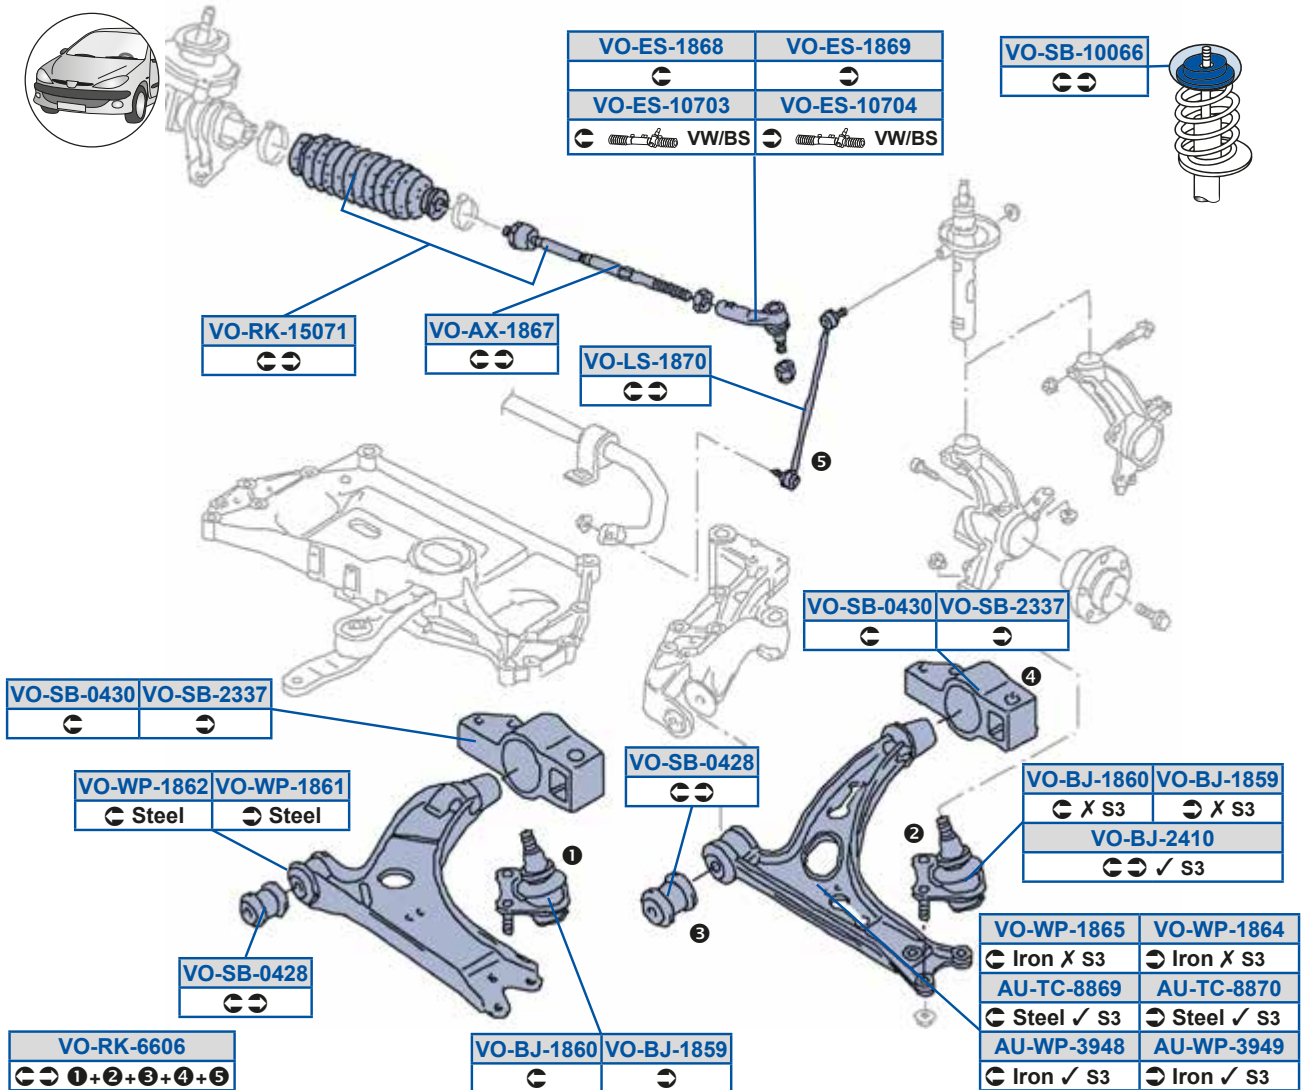

**VO-SB-7915**

1K0505543A

Continued...

A3 (8P1)	05/03 → 08/12	A3 Convertible (8P7)	04/08 → 05/13
A3 Sportback (8PA)	09/04 → 03/13		

A3 (05/2003 ->) [8P_]

...Continued

VO-SB-7916

1K0505171C, 1K0505173C