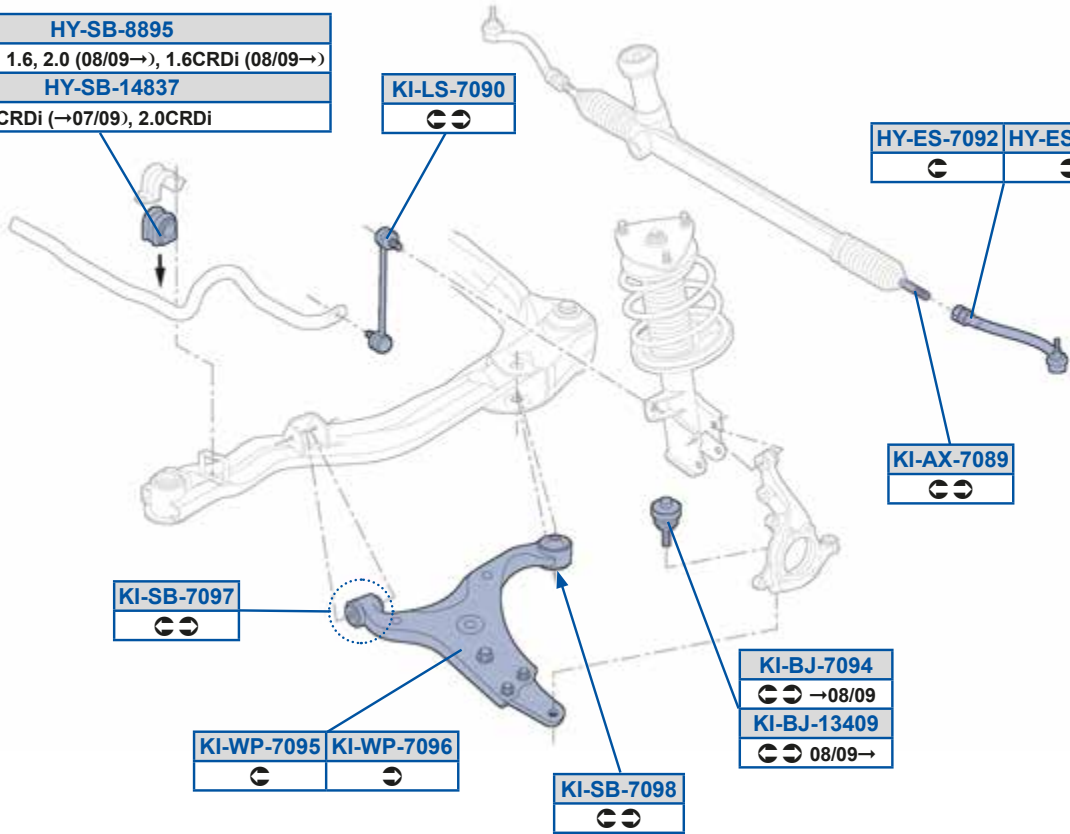

CEE'D Hatchback (ED)	12/06 → 12/12	CEE'D SW (ED)	09/07 → 12/12
PRO CEE'D (ED)	02/08 → 02/13		

HY-SB-8895
↔ √ 1.4, 1.6, 2.0 (08/09→), 1.6CRDi (08/09→)
HY-SB-14837
↔ √ 1.6CRDi (→07/09), 2.0CRDi

KI-LS-7090
↔

HY-ES-7092	HY-ES-7093
↔	↔