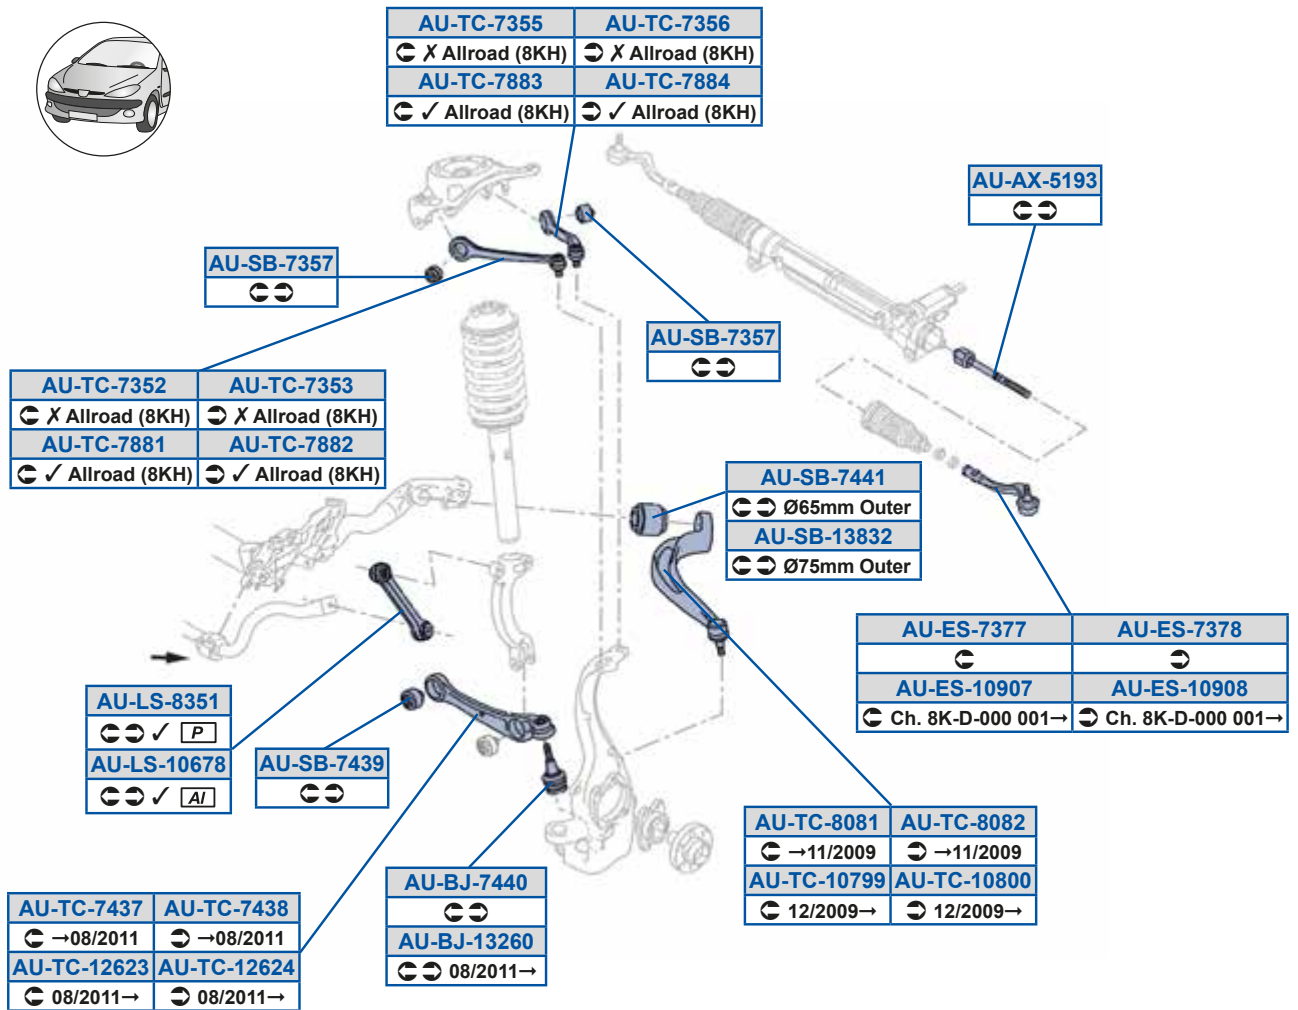

8K0407509A, 8K0407509N

**AU-TC-7881**

8K0407505B, 8K0407505M

Continued...

AUDI

A4 (8K2, B8)	11/07 →	A4 Allroad (8KH, B8)	04/09 → 05/16
A4 Avant (8K5, B8)	11/07 →		

A4 (2008 ->) [8K]

AUDI