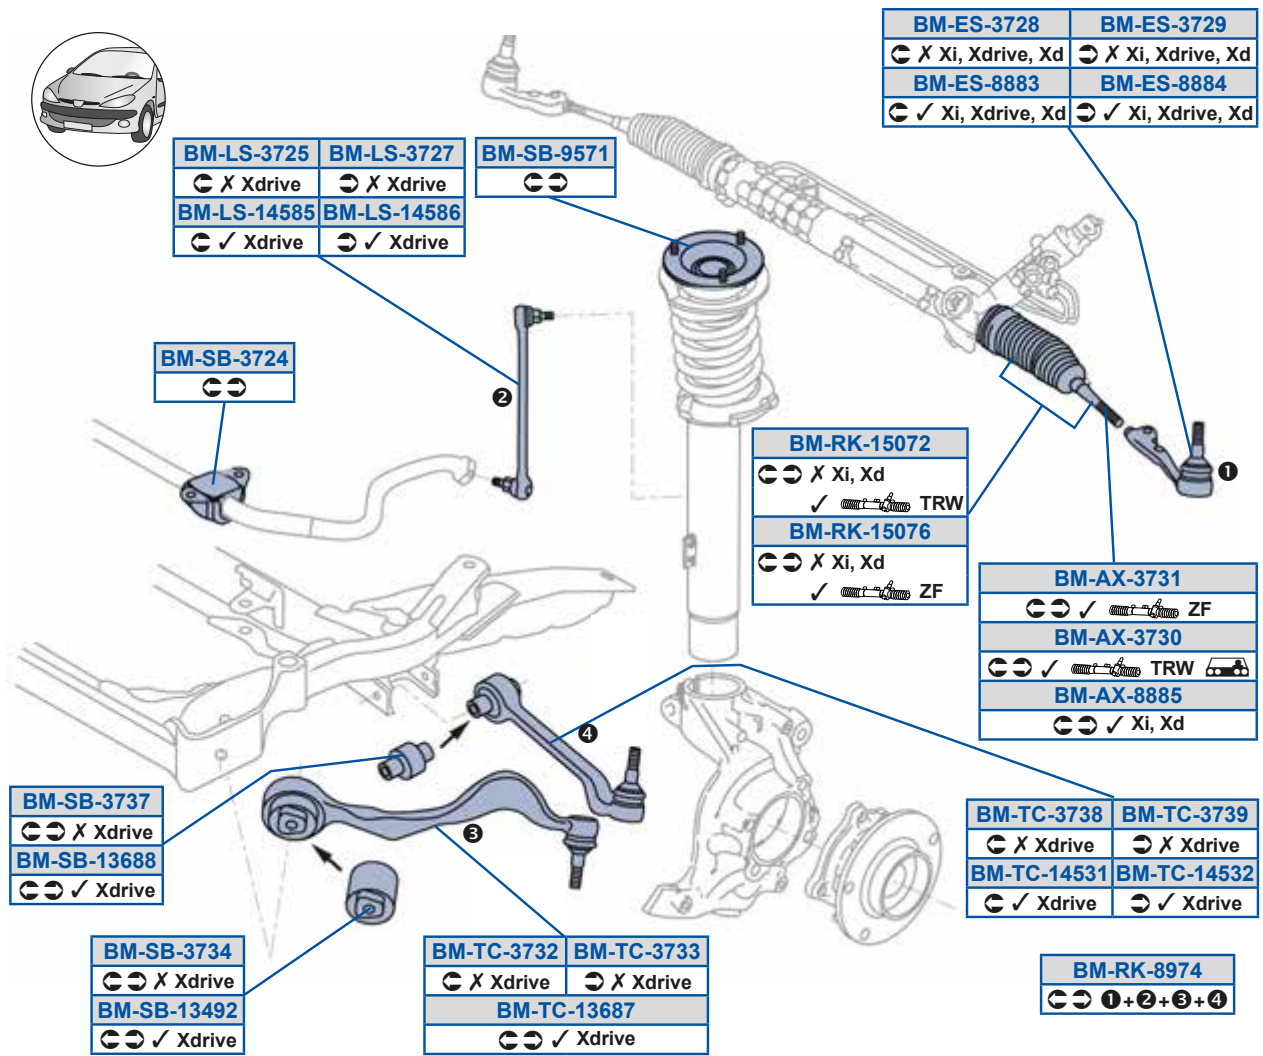

32131096465

K150162

32136752478

K150163

32131096910

3 [E46] - Z4

BMW

3 (E90)	06/04 → 12/11	3 Convertible (E93)	05/06 → 12/13
3 Coupe (E92)	11/05 → 12/13	3 Touring (E91)	12/04 → 06/12