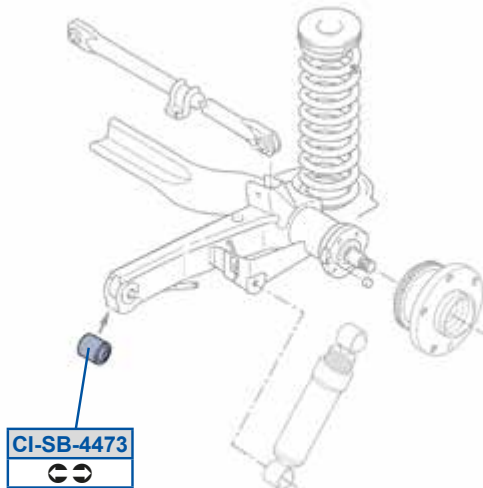

CITROËN

JUMPY Box (BS_, BT_, BY_, BZ_)	04/00 → 10/06	JUMPY Box/DISPATCH Van	06/94 → 10/06
JUMPY/DISPATCH	06/94 → 12/06	JUMPY/DISPATCH Platform/Chassis	10/99 → 10/06

Jumpy I / Dispatch I (06/1994 ->)

CITROËN