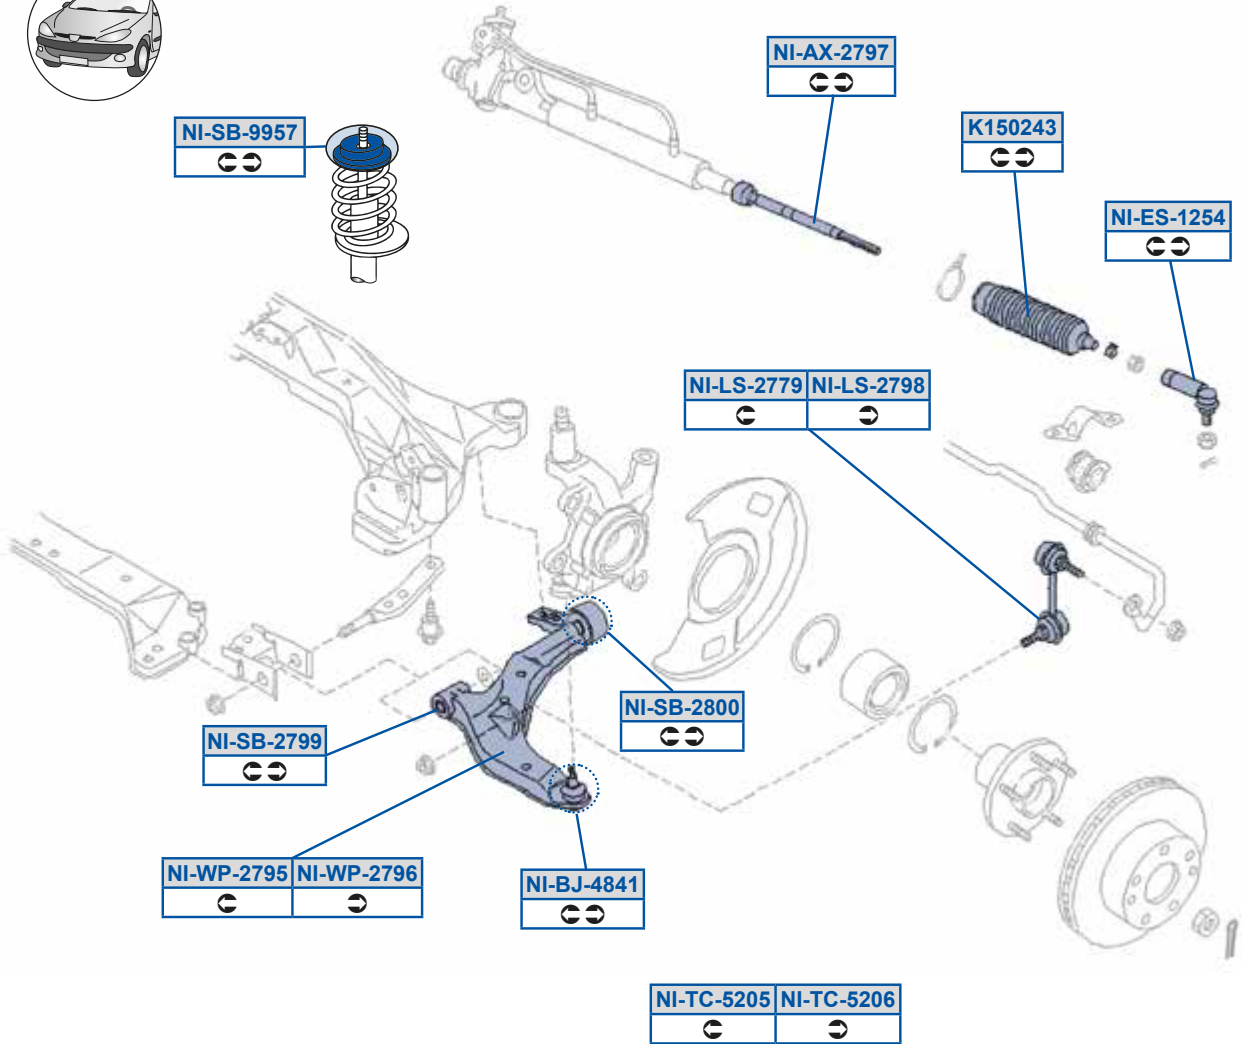

NISSAN

PRIMERA (P12)	01/02 →	PRIMERA Estate (WP12)	01/02 →
PRIMERA Hatchback (P12)	01/02 →		

Primera [P12] - Estate [WP12] (2002 ->)

NISSAN