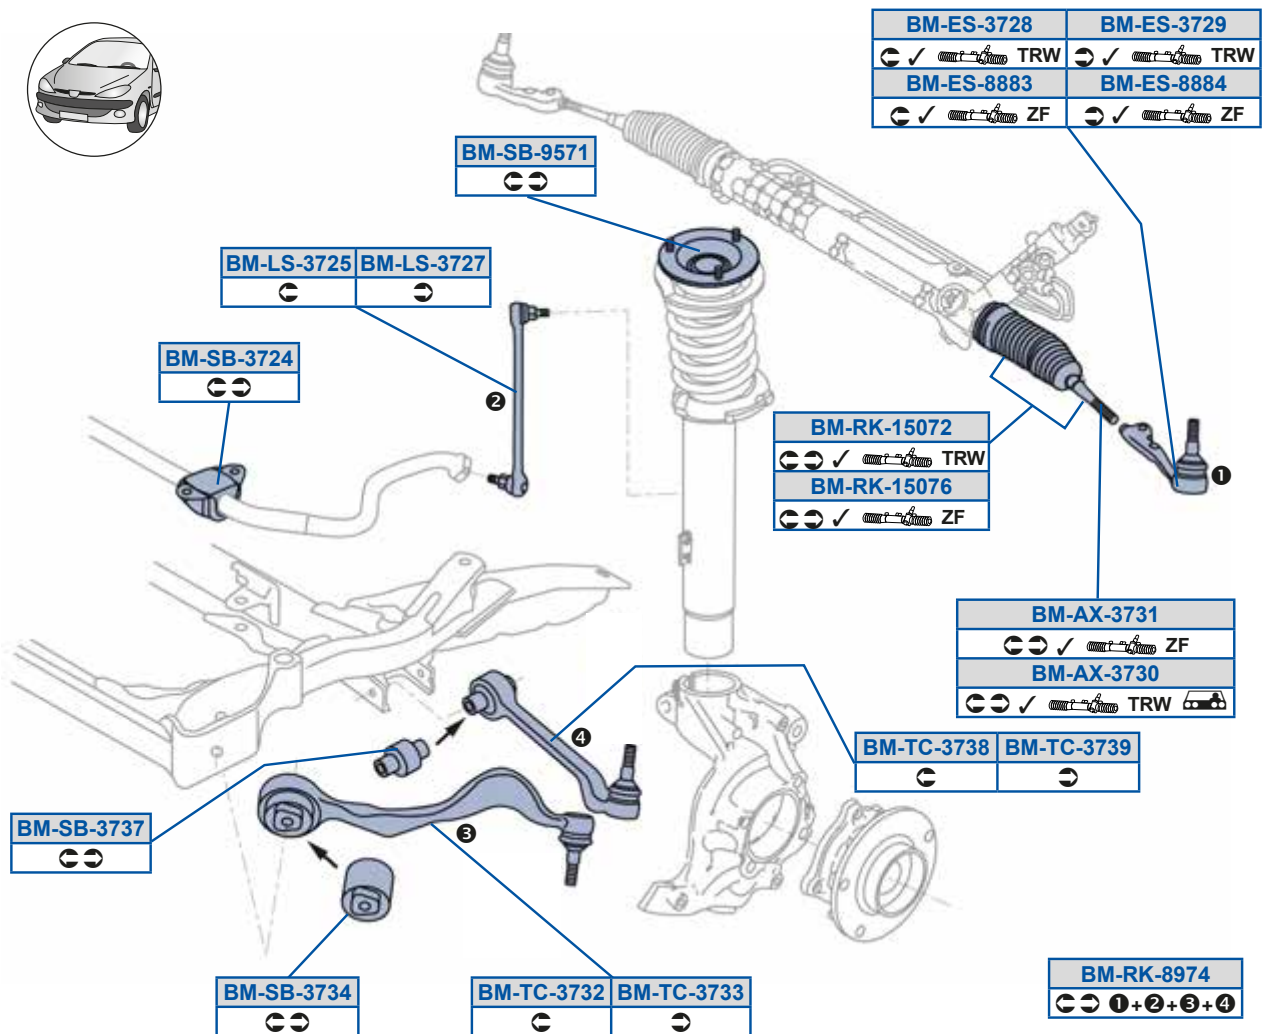

**BM-TC-3733**

31124036270, 31126763704

1 [E81, E82, E87, E88]

BMW

Continued...

1 (E81)	09/06 → 12/11	1 (E87)	03/03 → 09/12
1 Convertible (E88)	03/08 → 12/13	1 Coupe (E82)	10/06 → 10/13

...Continued

BM-TC-3738