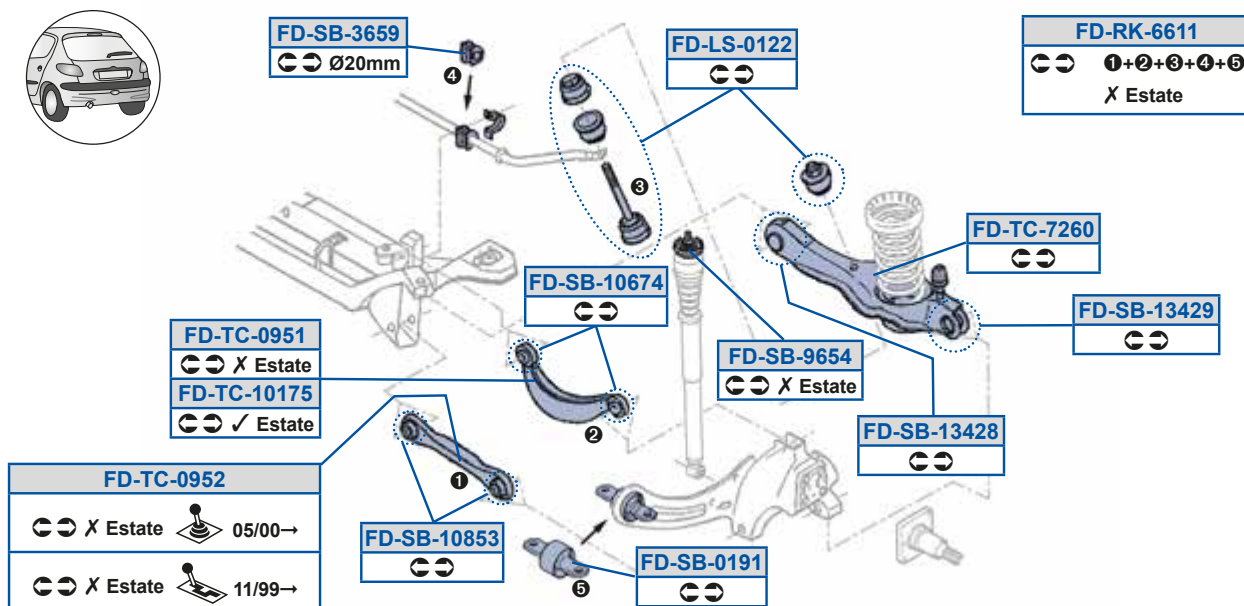

FOCUS (DAW, DBW)	10/98 → 12/07	FOCUS Saloon (DFW)	02/99 → 12/07
FOCUS Turnier (DNW)	02/99 → 12/07		

Focus I (-> 11/2004)

FORD

FD-AX-1537

1085520, 3707333

**FD-RK-5630****FD-SB-1352**

1067819, 1067918

**FD-TC-7260**