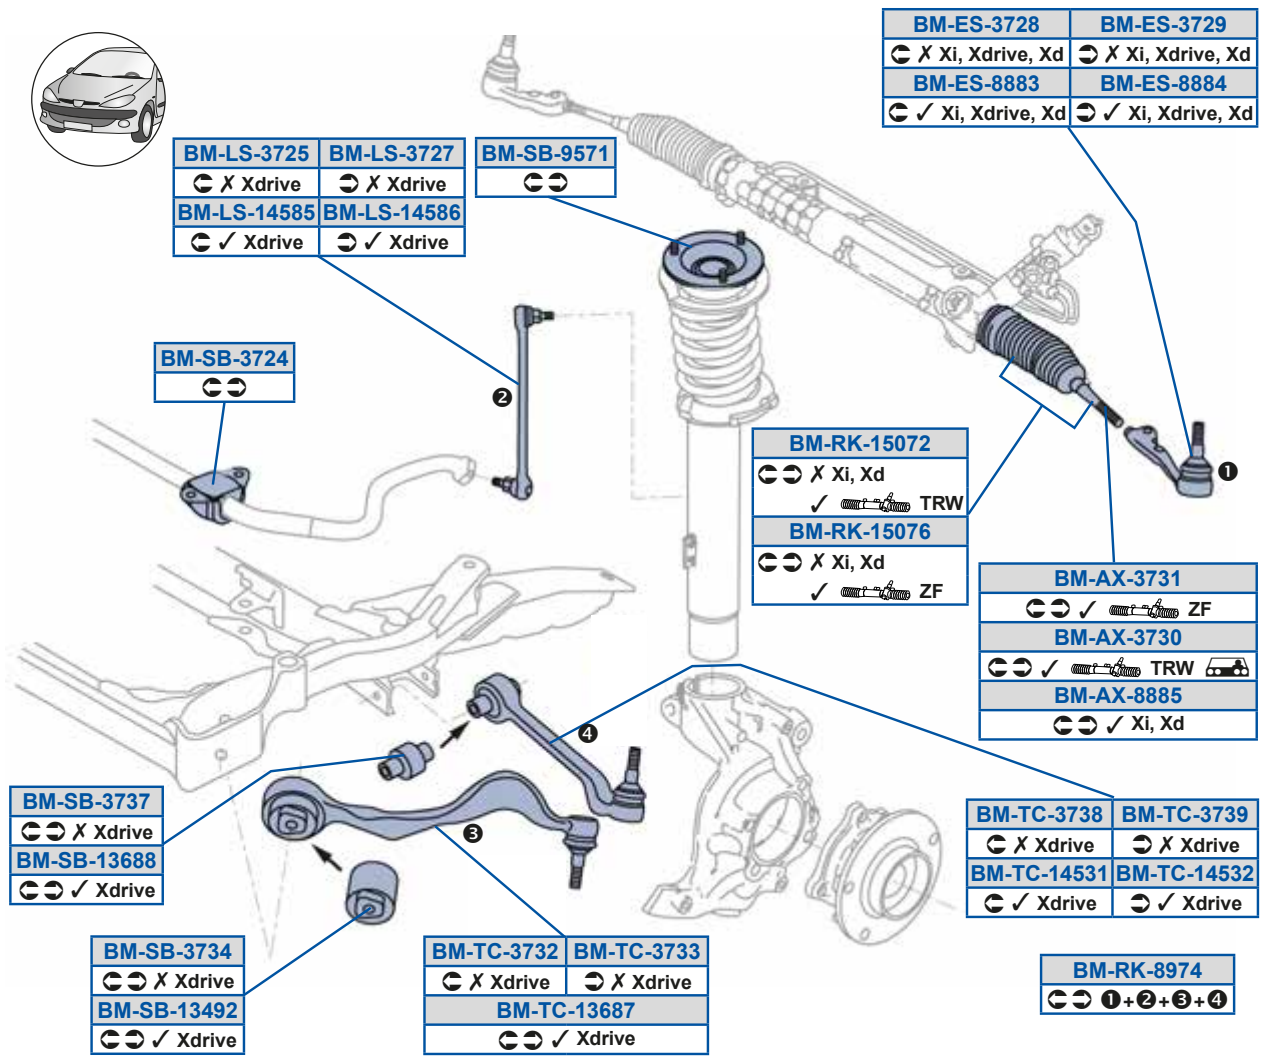

**BM-SB-3734**

31120393540, 31120398350

**BM-SB-8755**

33316758260

3 (E90)	06/04 → 12/11	3 Convertible (E93)	05/06 → 12/13
3 Coupe (E92)	11/05 → 12/13	3 Touring (E91)	12/04 → 06/12

...Continued

BM-SB-8981

33556764428 (-)