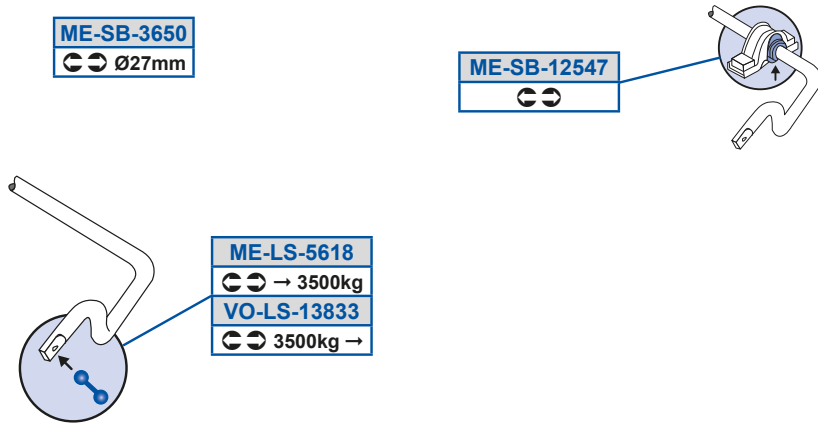

CRAFTER 30-35 Bus (2E_)	04/06 → 12/16	CRAFTER 30-50 Box (2E_)	04/06 → 12/16
CRAFTER 30-50 Platform/Chassis (2F_)	04/06 → 12/16		

Crafter (04/2006 ->) [2E_ - 2F_]

ME-AX-4874

2E0713491

**ME-SB-13486**

2E0 407 181 C