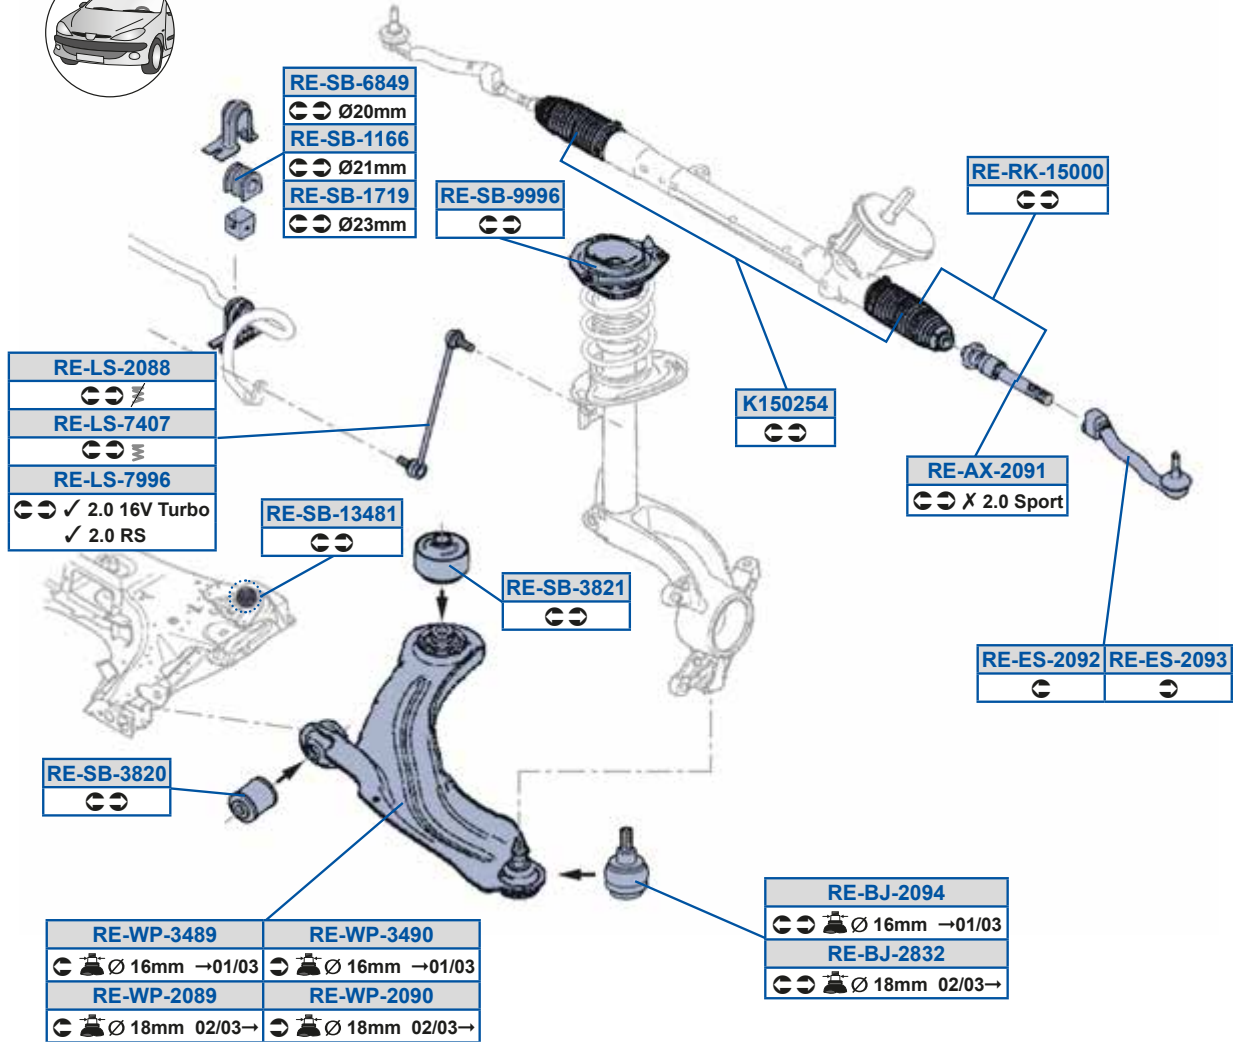

RENAULT

MEGANE II (BM0/1_, CM0/1_)	09/02 → 01/11	MEGANE II Coupé-Cabriolet (EM0/1_)	09/03 → 12/09
MEGANE II Estate (KM0/1_)	08/03 → 08/12	MEGANE II Saloon (LM0/1_)	08/03 →
GRAND SCENIC II (JM0/1_)	04/04 →	GRAND SCÉNIC II (JM0/1_)	06/06 → 11/08
SCENIC II (JM0/1_)	06/03 →	SCÉNIC II (JM0/1_)	06/03 → 07/10

Megane II - Scenic II

RENAULT