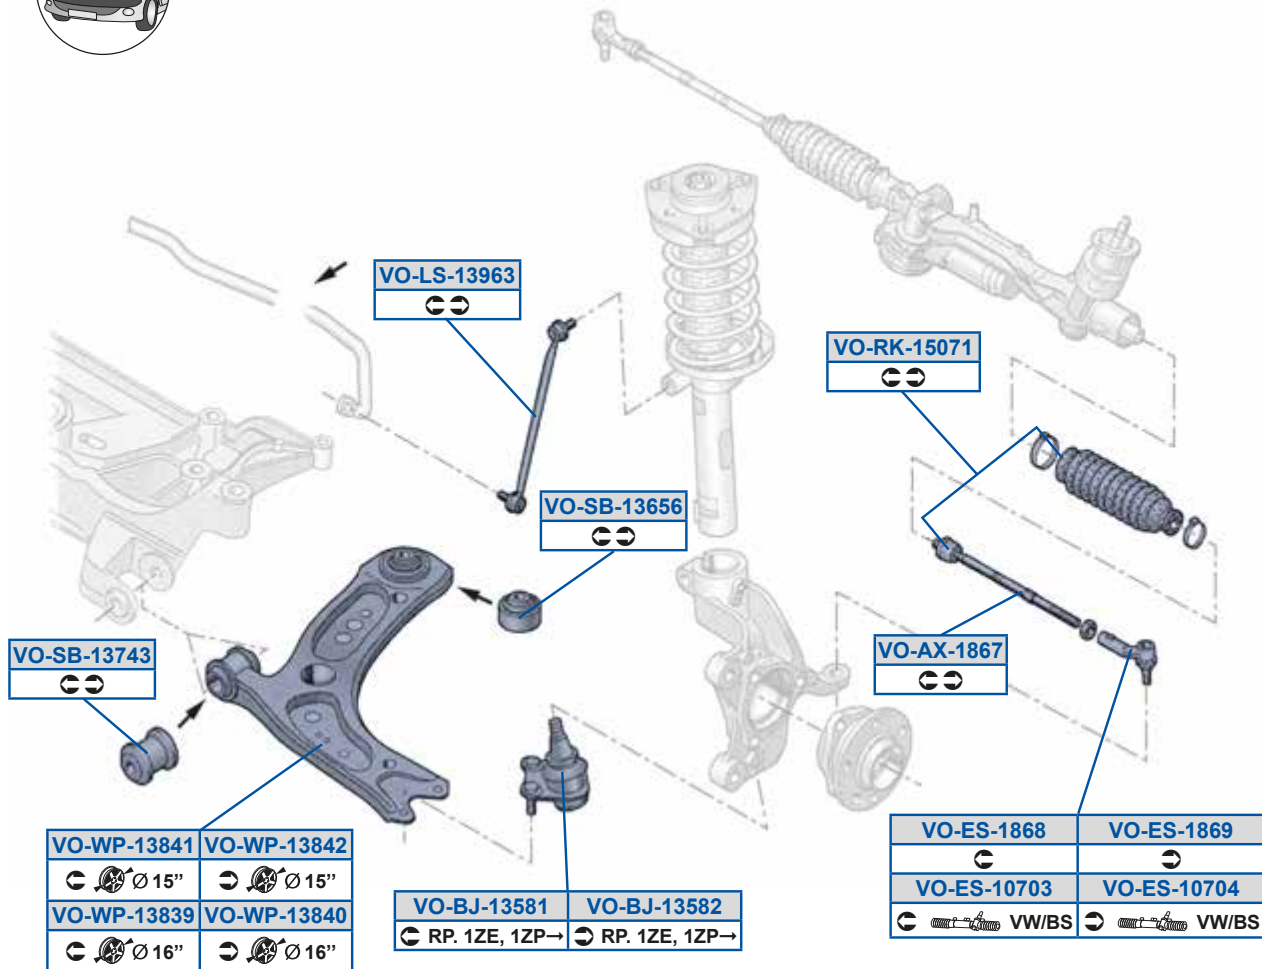

VO-TC-10775

1K0505223E, 1K0505223H

AUDI

A3 (8V1)	04/12 →	A3 Convertible (8V7)	10/13 →
A3 Limousine (8VS)	05/13 →	A3 Sportback (8VA)	09/12 →

A3 (04/2012 ->) [8V_]

AUDI

VO-AX-1867

1K0423810A