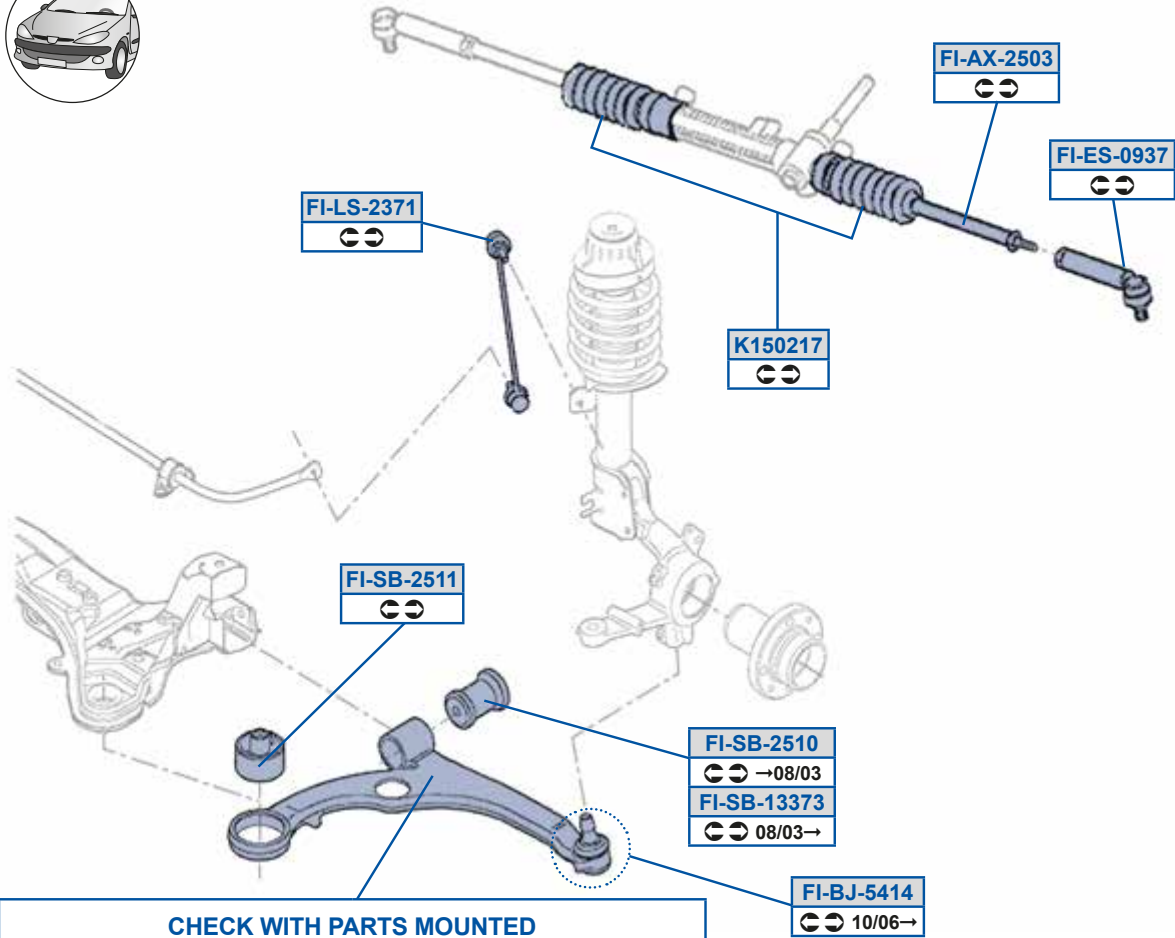

FI-TC-7522

7636996

FI-TC-7523

7636995

STILO (192)	10/01 → 11/10	STILO Multi Wagon (192)	01/03 → 08/08
STILO (192_)	06/02 → 11/10	STILO Multi Wagon (192_)	01/04 → 08/08

CHECK WITH PARTS MOUNTED	
FI-WP-0939	FI-WP-0938
→08/03 Cast Iron	→08/03 Cast Iron
FI-TC-8873	FI-TC-8874
→08/03 Forged Steel	→08/03 Forged Steel
FI-WP-5692	FI-WP-5693
09/03→09/06 Cast Iron	09/03→09/06 Cast Iron
FI-TC-9057	FI-TC-9058
09/03→09/06 Forged Steel	09/03→09/06 Forged Steel
FI-WP-7420	FI-WP-7421
10/06→ Sheet Metal	10/06→ Sheet Metal X Xenon light