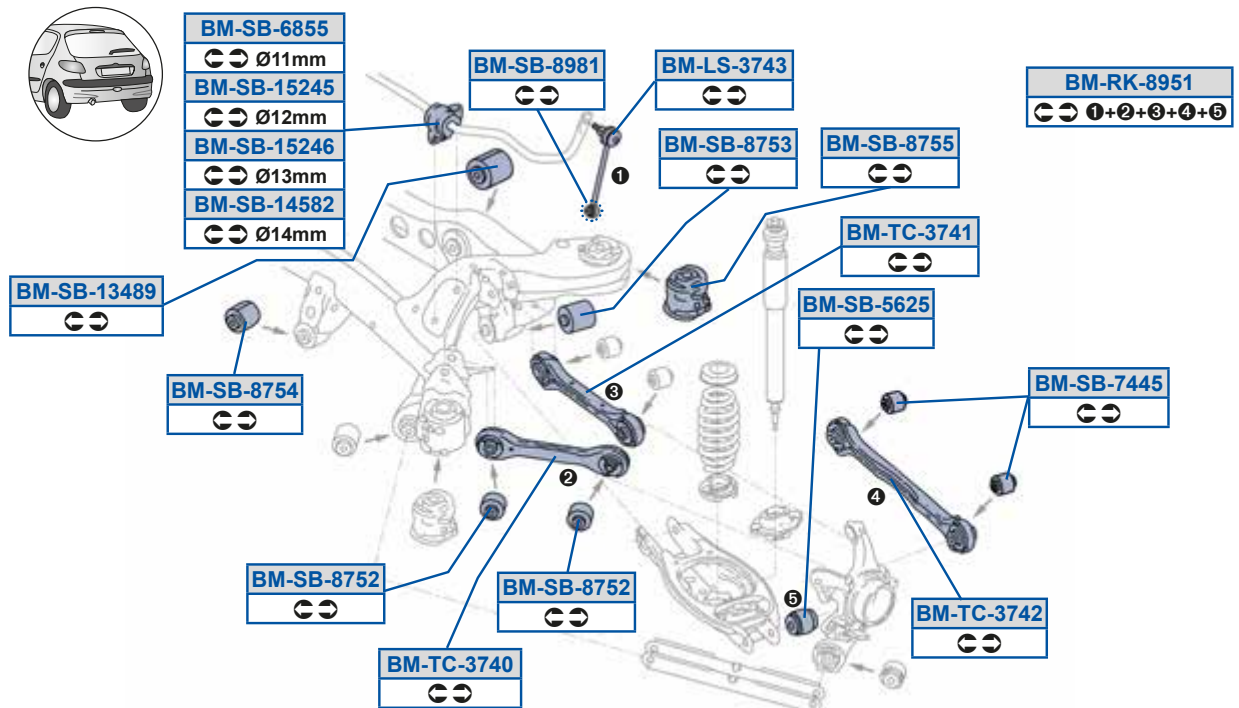

**BM-SB-3734**

31120393540, 31120398350

**BM-SB-8755**

33316758260

3 (E90)	06/04 → 12/11	3 Convertible (E93)	05/06 → 12/13
3 Coupe (E92)	11/05 → 12/13	3 Touring (E91)	12/04 → 06/12

...Continued

BM-SB-8981

33556764428 (-)