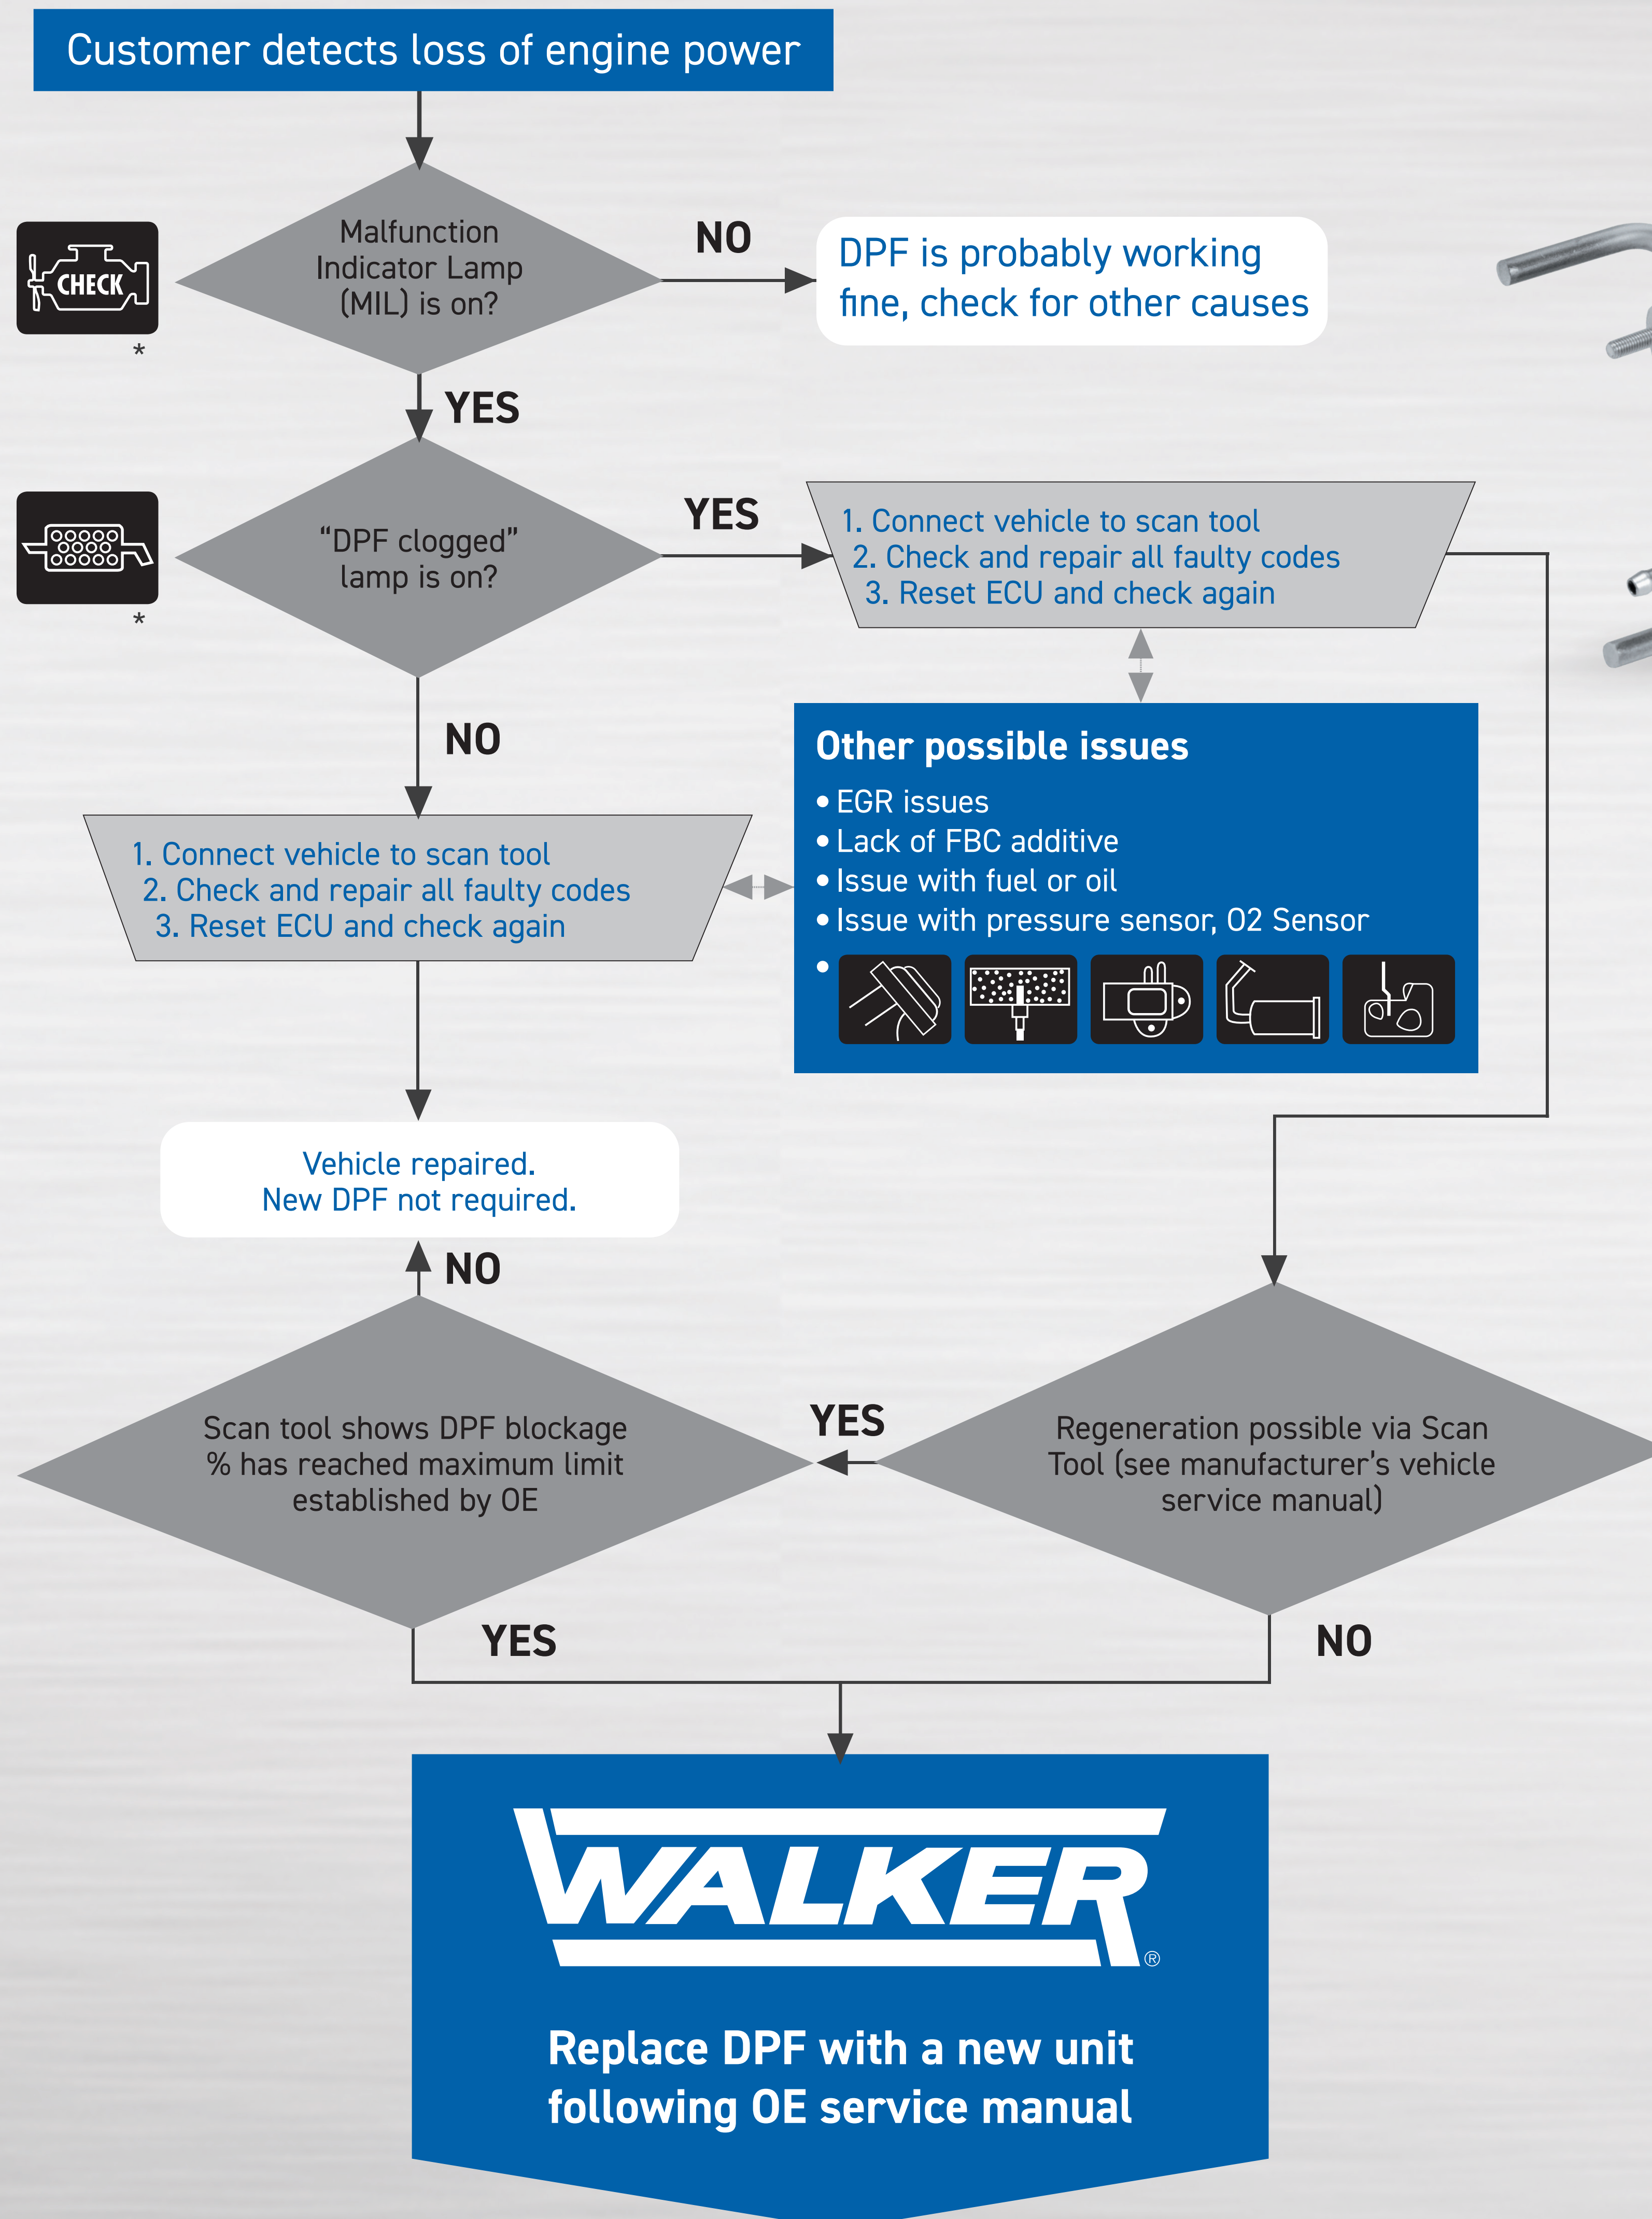

SMART DIAGNOSIS OF DPF

DO IT RIGHT. DO IT THE WALKER WAY.

*Icon may vary from car manufacturer

DO IT RIGHT.
DO IT THE WALKER WAY.

www.garagegurus.tech/en-eu/

THE
WALKER
WAY