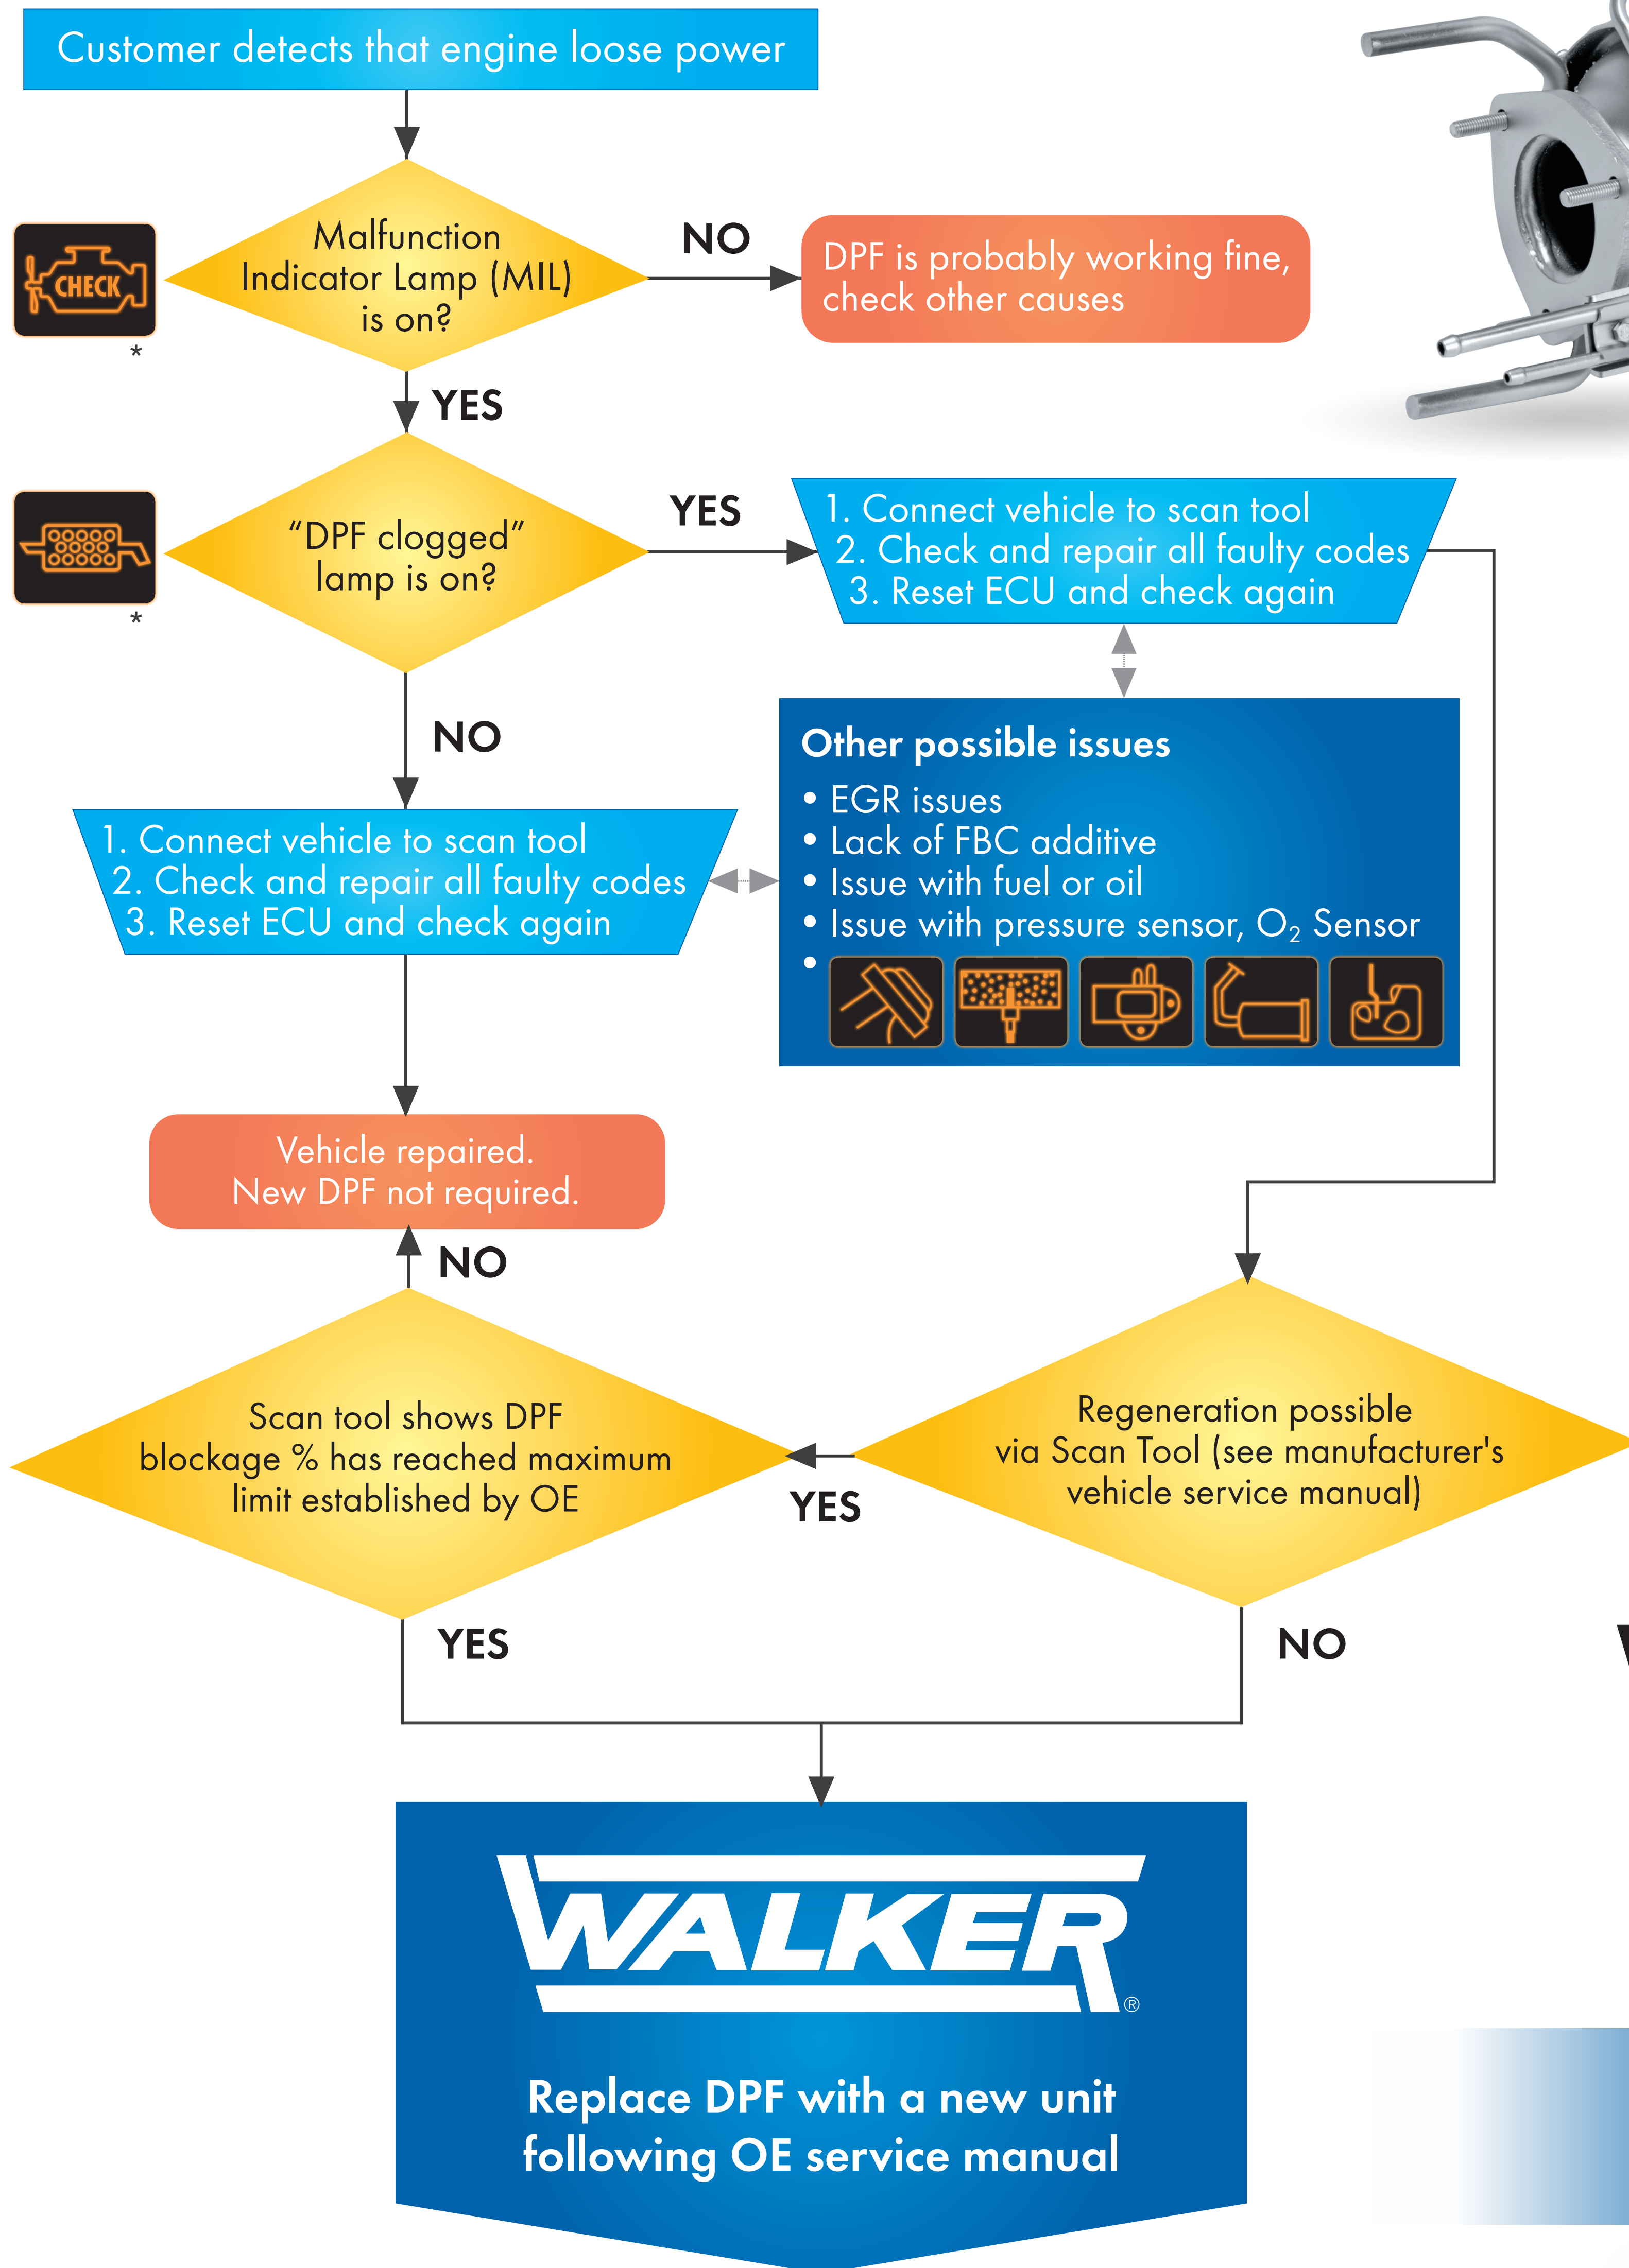

# WALKER<sup>®</sup>

## EVOLUTION DPF

### SMART DIAGNOSIS OF DPF

**WALKER**  
DPF EVO S

**WALKER**  
DPF EVO G

\*Icon may vary from car manufacturer